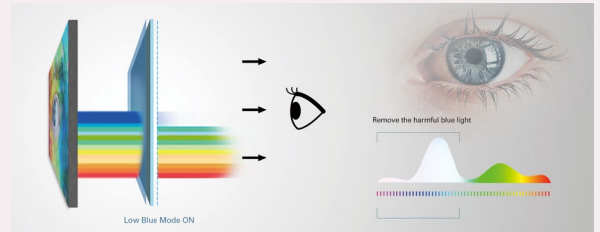

Illuminate your visuals

Enjoy an immersive visual experience with HDR 10, the industry-standard high dynamic range for delivering a rich palette of colors, brightness, and contrast that far exceeds the capabilities of ordinary monitors, engaging your senses and creatively inspiring you.

See more and see it clearer

Break away from the shackles of bezels with AOC's 3-Sided Frameless Design monitors. This virtually frameless monitor has extremely narrow bezel around a stunning screen. When used as part of a multi-monitor setup it offers a near-seamless and elegant transition between screens. Beauty, form, and function. Isn't it time you broke free from your bezels?

AOC Low Blue Mode setting ensures a more healthy viewing experience for prolonged computer use without compromising the naturally vivid colors of the display.

Connectable with other devices

This AOC monitor provides convenient connectivity options, with both HDMI and DisplayPort support to suit both professionals and home users. HDMI represents the leading digital video, audio, and data interface for high speed connections between ultra high-definition displays and a wide range of consumer electronics, including providing support for modern gaming consoles and PCs. DisplayPort allows for a range of devices to quickly and easily connect to your screen, delivering higher resolution, faster refresh rate and video transmissions free from input lag.