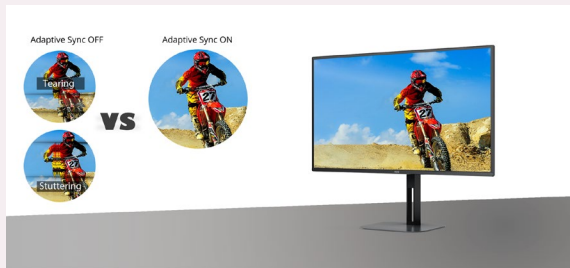

Illuminate your visuals

Enjoy an immersive visual experience with HDR 10, the industry-standard high dynamic range for delivering a rich palette of colors, brightness, and contrast that far exceeds the capabilities of ordinary monitors, engaging your senses and creatively inspiring you.

See more and see it clearer

Break away from the shackles of bezels with AOC's 3-Sided Frameless Design monitors. This virtually frameless monitor has extremely narrow bezel around a stunning screen. When used as part of a multi-monitor setup it offers a near-seamless and elegant transition between screens. Beauty, form, and function. Isn't it time you broke free from your bezels?