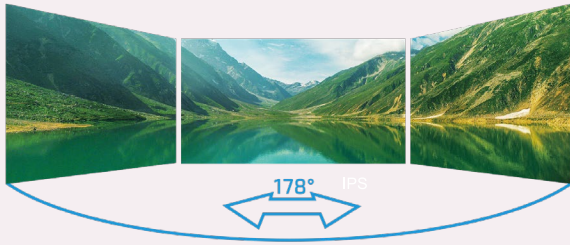

AOC

A SCREEN FOR ALL
**INSPIRE YOUR
ROUTINE**

Q27V5CE/BK

- Quad HD Display
- USB-C Ultimate Connectivity
- IPS Wide Viewing Angle

► Features

Superior high quality viewing

Quad HD (2560 x 1440) resolution allows you to view more an incredible amount of detail, resulting in visuals that are crisp and vivid. Whether editing photos, videos, or watching movies, Quad HD gives you clarity and quality.

Designed with wide viewing angles

IPS displays deliver 178/178-degree viewing angles while maintaining consistent image quality and colors from all viewing positions. You can also view your spreadsheets or weekend movies from virtually any angle without compromising color uniformity.

See more and see it clearer

Break away from the shackles of bezels with AOC's 3-Sided Frameless Design monitors. This virtually frameless monitor has extremely narrow bezel around a stunning screen. When used as part of a multi-monitor setup it offers a near-seamless and elegant transition between screens. Beauty, form, and function. Isn't it time you broke free from your bezels?

Adjust the screen in all ways, always

An adjustable stand allows for tilt, rotation, swivel and height adjustment do dial-in a comfortable and ergonomic viewing experience.

Reducing shortwave blue light output for healthier eyes