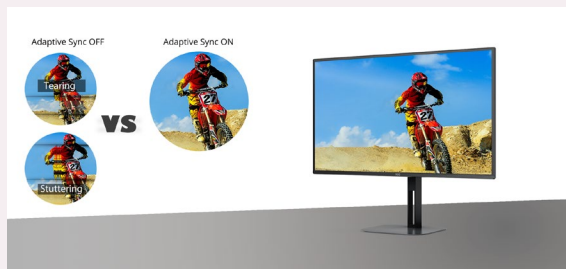

Protect your eyes from screen flicker

Flicker-free technology reduces flicker to give you a more comfortable gaming experience. Normal LED-backlit monitors adjust brightness using PWM (Pulse Width Modulation) which causes flickering and results in eye discomfort over long periods of time. AOC flicker-free technology uses a DC (Direct Current) backlight system to provide a more comfortable and healthier viewing experience, minimizing the effects of eye fatigue during work hours.