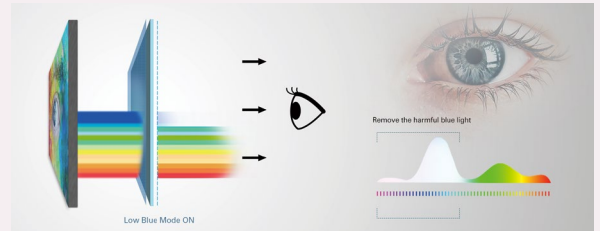

See more and see it clearer

Break away from the shackles of bezels with AOC's 3-Sided Frameless Design monitors. This virtually frameless monitor has extremely narrow bezel around a stunning screen. When used as part of a multi-monitor setup it offers a near-seamless and elegant transition between screens. Beauty, form, and function. Isn't it time you broke free from your bezels?

Protect your eyes from screen flicker

Flicker-free technology reduces flicker to give you a more comfortable gaming experience. Normal LED-backlit monitors adjust brightness using PWM (Pulse Width Modulation) which causes flickering and results in eye discomfort over long periods of time. AOC flicker-free technology uses a DC (Direct Current) backlight system to provide a more comfortable and healthier viewing experience, minimizing the effects of eye fatigue during work hours.

AOC Low Blue Mode setting ensures a more healthy viewing experience for prolonged computer use without compromising the naturally vivid colors of the display.

Connectable with other devices

This AOC monitor provides convenient connectivity options, with both HDMI and DisplayPort support to suit both professionals and home users. HDMI represents the leading digital video, audio, and data interface for high speed connections between ultra high-definition displays and a wide range of consumer electronics, including providing support for modern gaming consoles and PCs. DisplayPort allows for a range of devices to quickly and easily connect to your screen, delivering higher resolution, faster refresh rate and video transmissions free from input lag.