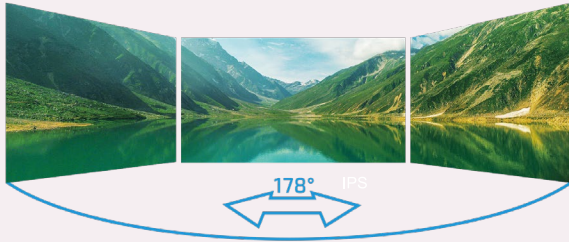

IPS displays deliver 178/178-degree viewing angles while maintaining consistent image quality and colors from all viewing positions. You can also view your spreadsheets or weekend movies from virtually any angle without compromising color uniformity.

See more and see it clearer

Break away from the shackles of bezels with AOC's 3-Sided Frameless Design monitors. This virtually frameless monitor has extremely narrow bezel around a stunning screen. When used as part of a multi-monitor setup it offers a near-seamless and elegant transition between screens. Beauty, form, and function. Isn't it time you broke free from your bezels?

Adjust the screen in all ways, always

An adjustable stand allows for tilt, rotation, swivel and height adjustment to dial-in a comfortable and ergonomic viewing experience.

Reducing shortwave blue light output for healthier eyes

► Specifications

Model Name	27V5/BK
Panel	27" (IPS)
Pixel Pitch (mm)	0.3114 (H) × 0.3114 (V)
Effective Viewing Area (mm)	597.89 (H) × 336.31 (V)
Brightness (typical)	250 cd/m ²
Contrast Ratio	1000 : 1 (typical) 20 Million : 1 (DCR)
Response Time	4ms (GtG)
Viewing Angle	178° (H) / 178° (V) (CR > 10)
Color Gamut	NTSC 88% (CIE1976) / sRGB 101% (CIE1931)
Optimum Resolution	1920 × 1080 @ 75Hz - DisplayPort, HDMI
Display Colors	16.7 Million
Signal Input	HDMI 1.4 × 1 / DisplayPort 1.2 × 1
HDCP Version	HDMI :1.4 / DisplayPort :1.4
USB Hub	no
Power Supply	19VDC, 1.31A
Power Consumption (typical)	16W
Speakers	no
Line In/Earphone	Earphone × 1
Wall-Mount	100mm × 100mm
Adjustable Stand	Height: 130mm, Pivot: -90° ~ 90°, Swivel: -30° ~ 30°, Tilt: -5° ~ 23°
Product without Stand (mm)	357.9 (H) × 614.6 (W) × 38.0 (D)
Product with Stand (mm)	388.0 ~ 518.0 (H) × 614.6 (W) × 200 (D)
Packaging (mm)	558 (H) × 710 (W) × 160 (D)
Product without Stand (kg)	3.42
Product with Stand (kg)	5.23
Product with Packaging (kg)	7.38
Cabinet Color	Black
Regulatory Approvals	CE / FCC