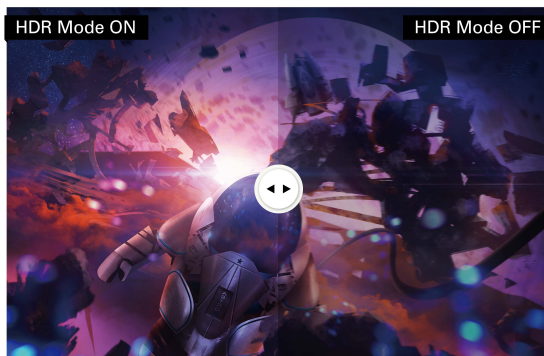

HDR mode visual enhancement

Through a combination of advanced algorithmic functions, the HDR Mode essentially transforms non-HDR content into HDR-like visuals via 3 different modes. By enhancing RGBCMY color for more vivid images (via improved saturation and range), increasing dynamic contrast for clarity and image sharpness, the HDR mode ensures you can experience HDR visuals when viewing standard quality content.

*.HDR mode is not true HDR