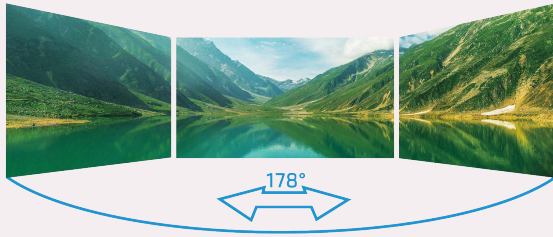

### Designed with wide viewing angles

IPS displays deliver 178/178-degree viewing angles while maintaining consistent image quality and colors from all viewing positions. You can also view your spreadsheets or weekend movies from virtually any angle without compromising color uniformity.

### See more and see it clearer

Break away from the shackles of bezels with AOC's 3-Sided Frameless Design monitors. This virtually frameless monitor has extremely narrow bezel around a stunning screen. When used as part of a multi-monitor setup it offers a near-seamless and elegant transition between screens. Beauty, form, and function. Isn't it time you broke free from your bezels?

### Adjust the screen in all ways, always

An adjustable stand allows for tilt, rotation, swivel and height adjustment do dial-in a comfortable and ergonomic viewing experience.