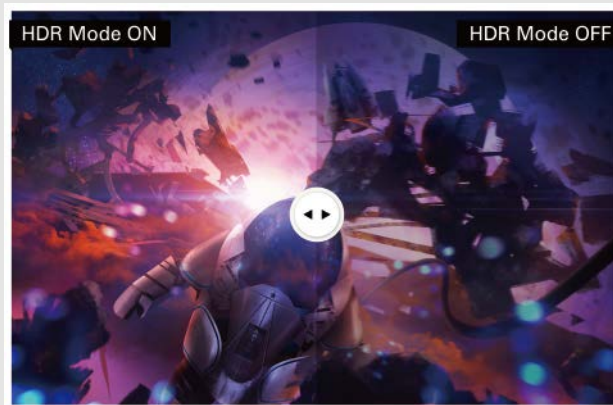

See more and see it clearer

Break away from the shackles of bezels with AOC's 3-Sided Frameless Design monitors. This virtually frameless monitor has extremely narrow bezel around a stunning screen. When used as part of a multi-monitor setup it offers a near-seamless and elegant transition between screens. Beauty, form, and function. Isn't it time you broke free from your bezels?

An ergonomic design

This monitor is ergonomically designed to offer swivel, tilt, and height adjustment. Enjoy the perfect viewing angle and sit comfortably, all the time.

HDR mode visual enhancement

Through a combination of advanced algorithmic functions, the HDR Mode essentially transforms non-HDR content into HDR-like visuals via 3 different modes. By enhancing RGBCMY color for more vivid images (via improved saturation and range), increasing dynamic contrast for clarity and image sharpness, the HDR mode ensures you