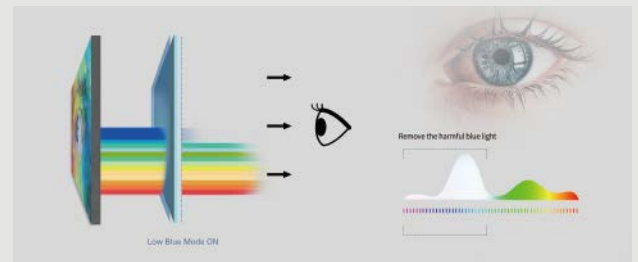

Reducing shortwave blue light output for healthier eyes

Low Blue Mode setting ensures a more healthy viewing experience for prolonged computer use without compromising the naturally vivid colors of the display.