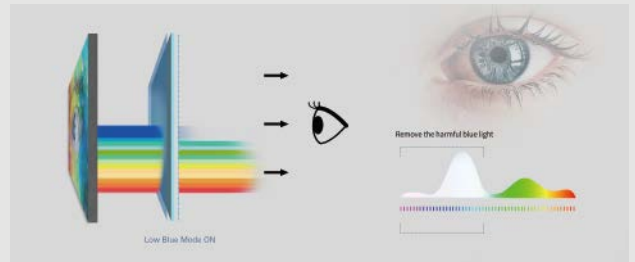

Reducing shortwave blue light output for healthier eyes

Low Blue Mode setting ensures a more healthy viewing experience for prolonged computer use without compromising the naturally vivid colors of the display.