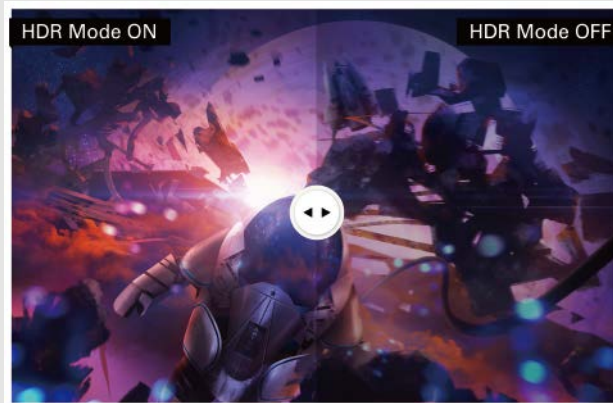

► Features

Designed with wide viewing angles

IPS displays deliver 178/178-degree viewing angles while maintaining consistent image quality and colors from all viewing positions. You can also view your spreadsheets or weekend movies from virtually any angle without compromising color uniformity.

Superior high quality viewing

Quad HD (2560 x 1440) resolution allows you to view more an incredible amount of detail, resulting in visuals that are crisp and vivid. Whether editing photos, videos, or watching movies, Quad HD gives you clarity and quality.

See more and see it clearer

Break away from the shackles of bezels with AOC's 3-Sided Frameless Design monitors. This virtually frameless monitor has extremely narrow bezel around a stunning screen. When used as part of a multi-monitor setup it offers a near-seamless and elegant transition between screens. Beauty, form, and function. Isn't it time you broke free from your bezels?

A universally respected anti-tearing solution

Screen tearing doesn't only harm gaming performance, it also destroys immersion. Adaptive Sync technology eradicates this disastrous problem by ensuring your monitor's refresh rate is always synced with your processor's.

An ergonomic design

This monitor is ergonomically designed to offer swivel, tilt, and height adjustment. Enjoy the perfect viewing angle and sit comfortably, all the time.

HDR mode visual enhancement

Through a combination of advanced algorithmic functions, the HDR Mode essentially transforms non-HDR content into HDR-like visuals via 3 different modes. By enhancing RGBCMY color for more vivid images (via improved saturation and range), increasing dynamic contrast for clarity and image sharpness, the HDR mode ensures you