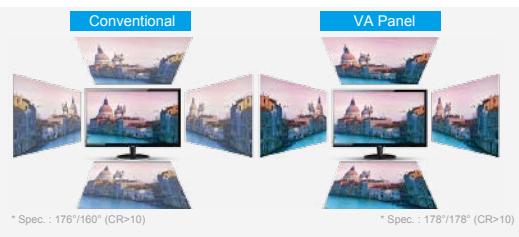

► Features

Curved Display

With larger displays, the curved screen wraps around you for a more immersive experience that puts you at the center of the action.

VA Panel

High contrast ratio images look brighter, sharper, more detailed and vivid.

Ultra narrow bezel 1.5mm
5.2mm black screen border.

i-Menu

Included PC software allows the user to change the OSD settings using their mouse.

Multimedia-Ready with HDMI and DisplayPort inputs

HDMI (High-Definition Multimedia Interface) is the digital video and sound standard for connecting the latest consumer electronics like Blu-ray players and game consoles.

DisplayPort is designed to be the future digital video and sound connection standard, capable of higher performance convenience than older formats.

► Specifications

Model Name	C27V1Q
Panel Size	27"
Pixel Pitch (mm)	0.3114 (H) × 0.3114 (V)
Effective Viewing Area (mm)	597.88 (H) × 336.31 (V)
Brightness (typical)	250 cd/m ²
Contrast Ratio	3000 : 1 (Typical) 20 Million : 1 (DCR)
Smart Response	4ms (GtG)
Viewing Angle	178° (H) / 178° (V) (CR>10)
Color Gamut	NTSC 85% (CIE1976) / sRGB 102% (CIE1931)
Optimum Resolution	1920 × 1080 @ 75Hz – DisplayPort, HDMI 1920 × 1080 @ 60Hz – VGA
Display Colors	16.7 Million
Signal Input	VGA × 1, HDMI 1.4 × 1, DisplayPort 1.2 × 1
Power Supply	100 - 240V ~ 1.5A, 50 / 60Hz
Smart Power Mode: Typical	25W
Built-in Speakers	no
Regulatory Approvals	KC / KCC / e-Standby / CE / BSMI / RCM / MEPS
Wall-Mount	75mm × 75mm
Cabinet Color	Black & Silver
Adjustable Stand	Tilt: -3.5° ~ 21.5°
Product with Stand (mm)	460.5 (H) × 612 (W) × 193.5 (D)
Packaging (mm)	552 (H) × 694 (W) × 195 (D)
Weight (Net/Gross) kg	4.8 / 6.4