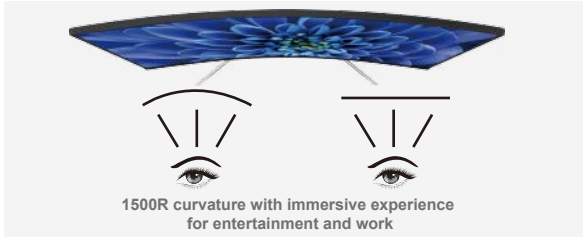

CURVED
MONITOR

VA PANEL

FLICKER FREE

LOW BLUE MODE

ULTRA NARROW
BORDER

VESA MOUNT

HDMI™
HIGH-DEFINITION MULTIMEDIA INTERFACE

www.aoc.com

vision at **Heart**

► Features

Curved Display

With larger displays, the curved screen wraps around you for a more immersive experience that puts you at the center of the action.

VA Panel

High contrast ratio images look brighter, sharper, more detailed and vivid.

► Specifications

Model Name	C24V1H
Panel Size	23.6"
Pixel Pitch (mm)	0.2715 (H) × 0.2715 (V)
Effective Viewing Area (mm)	521.3952 (H) × 293.2848 (V)
Brightness (typical)	250 cd/m ²
Contrast Ratio	3000 : 1 (Typical) 20 Million : 1 (DCR)
Smart Response	4ms (GtG)
Viewing Angle	178° (H) / 178° (V) (CR>10)
Color Gamut	NTSC 86% (CIE1976) / sRGB 102% (CIE1931)
Optimum Resolution	1920 × 1080 @ 75Hz – HDMI 1920 × 1080 @ 60Hz – VGA
Display Colors	16.7 Million
Signal Input	VGA × 1, HDMI 1.4 × 1
Power Supply	100 - 240V ~ 1.5A, 50 / 60Hz
Smart Power Mode: Typical	24W
Built-in Speakers	no
Regulatory Approvals	KC / KCC / e-Standby / CE / BSMI
Wall-Mount	75mm × 75mm
Cabinet Color	Black & Silver
Adjustable Stand	Tilt: -3.5° ~ 21.5°
Product with Stand (mm)	418.8 (H) × 536.5 (W) × 193.5 (D)
Packaging (mm)	500 (H) × 613 (W) × 187 (D)
Weight (Net/Gross) kg	3.16 / 6.45