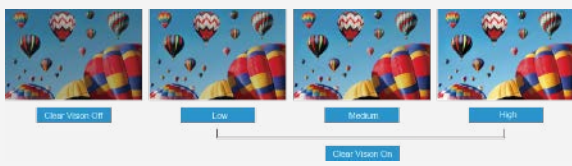

Clear Vision

The image performance engine can upscale Standard Definition (SD) sources to High Definition (HD) for sharper, more vivid viewing.

Low Blue Mode

AOC Low Blue Mode filters harmful short-wave blue light, with 4 levels that suit different viewing situations.