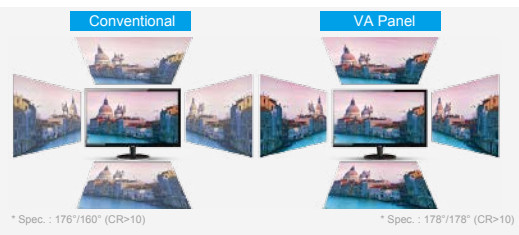

CURVED
MONITOR

VA PANEL

FLICKER FREE

LOW BLUE MODE

ULTRA NARROW
BORDER

VESA MOUNT

HDMI™
HIGH-DEFINITION MULTIMEDIA INTERFACE

www.aoc.com

vision at **Heart**

► Features

Curved Display

With larger displays, the curved screen wraps around you for a more immersive experience that puts you at the center of the action.

VA Panel

High contrast ratio images look brighter, sharper, more detailed and vivid.

Screen+ Software

The bundled Screen+ software splits the PC workspace into four self-contained panes to group application windows for easier viewing. Screen+ also supports multiple monitors.

Narrow Bezel, Narrow Black Border

► Specifications

Model Name	C24V1H
Panel Size	23.6"
Pixel Pitch (mm)	0.2715 (H) × 0.2715 (V)
Effective Viewing Area (mm)	521.3952 (H) × 293.2848 (V)
Brightness (typical)	250 cd/m ²
Contrast Ratio	3000 : 1 (Typical) 20 Million : 1 (DCR)
Smart Response	4ms (GtG)
Viewing Angle	178° (H) / 178° (V) (CR>10)
Color Gamut	NTSC 86% (CIE1976) / sRGB 102% (CIE1931)
Optimum Resolution	1920 × 1080 @ 75Hz – HDMI 1920 × 1080 @ 60Hz – VGA
Display Colors	16.7 Million
Signal Input	VGA × 1, HDMI 1.4 × 1
Power Supply	100 - 240V ~ 1.5A, 50 / 60Hz
Smart Power Mode: Typical	24W
Built-in Speakers	no
Regulatory Approvals	KC / KCC / e-Standby / CE / BSMI
Wall-Mount	75mm × 75mm
Cabinet Color	Black & Silver
Adjustable Stand	Tilt: -3.5° ~ 21.5°
Product with Stand (mm)	418.8 (H) × 536.5 (W) × 193.5 (D)
Packaging (mm)	500 (H) × 613 (W) × 187 (D)
Weight (Net/Gross) kg	3.16 / 6.45