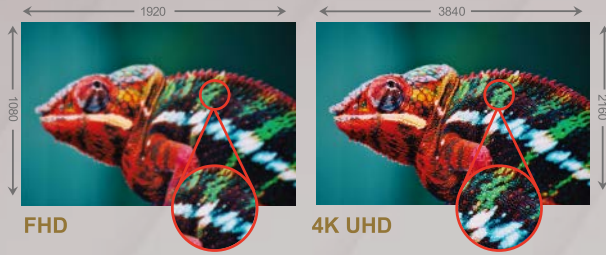

vision at **Heart**

Features

Brilliant visuals with ultra detailed pictures

4K Ultra High-Definition (3840 x 2160) resolution delivers ultra-crisp picture quality and allows users to see more on the screen at one time. This provides more screen 'real estate' and also shows more detail for sharper and more brilliant images. Whether working on the next beautiful photo, design or even just used for productivity, users will marvel at the true, crisp image that only a UHD display can provide.

Universal respected standard for display visual

VESA-certified DisplayHDR 600 delivers a dramatically different visual experience. Unlike other 'HDR compatible' screens, true DisplayHDR 600 produces astonishing brightness, contrast and colors. With the help of local dimming and high peak brightness up-to 600 nits, images come to life with notable highlights featuring deeper, more nuanced blacks. It renders a fuller palette of rich new colors, delivering a visual experience that engages your senses.

Maximum visibility for better focus

Eliminating the bezel on all 4-sides on this frameless edge-to-edge glass display gives a modern look and offers an expansive experience which makes the display actually feel larger.