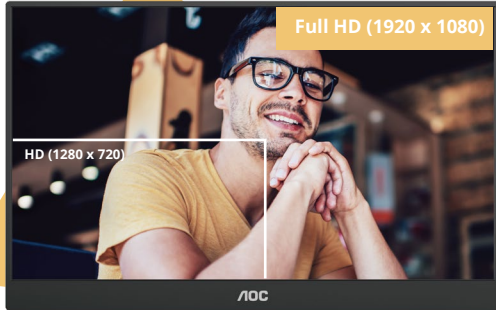

SMART COVER

USB C

HDMI
HIGH-DEFINITION MULTIMEDIA INTERFACE

www.aoc.com

vision at Heart

► Features

High quality viewing

Picture quality matters. Regular displays deliver quality, but you expect more. This display features enhanced Full HD 1920 x 1080 resolution. With Full HD for crisp detail paired with high brightness, incredible contrast and realistic colors expect a true to life picture.

Direct access to the on-screen display settings

AOC's i-Menu allows direct access to the monitor's on-screen display settings utilizing a mouse.

Designed with wide viewing angles

IPS displays deliver 178/178-degree viewing angles while maintaining consistent image quality and colors from all viewing positions. You can also view your spreadsheets or weekend movies from virtually any angle without compromising color uniformity.

► Specifications

Model Name	16T10
Panel	15.6" (IPS)
Pixel Pitch (mm)	0.17925 (H) × 0.17925 (V)
Effective Viewing Area (mm)	344.16 (H) × 193.59 (V)
Brightness (typical)	250 cd/m ²
Contrast Ratio	800 : 1 (Typical) 50 Million : 1 (DCR)
Response Time	5ms (GtG)
Viewing Angle	178° (H) / 178° (V) (CR > 10)
Optimum Resolution	1920 × 1080 @ 60Hz – USB-C, HDMI
Display Colors	16.7 Million
Signal Input	USB-C × 2, Mini HDMI 2.0 × 1
HDCP Version	HDCP1 .4
USB Hub	No
Power Supply	External 5VDC, 3A
Power Consumption (typical)	10 W
Speakers	1W × 2
Line in & Earphone	Earphone
Adjustable Stand	Tilt via fold-out kickstand
Product (mm)	222.4 (H) × 354.2 (W) × 9.6 (D)
Packaging (mm)	86 (H) × 453 (W) × 295 (D)
Product without Stand (kg)	0.7
Product with Stand (kg)	1.1
Product with Packaging (kg)	1.7
Cabinet Color	Black
Regulatory Approvals	CE / CB / FCC / RoHS