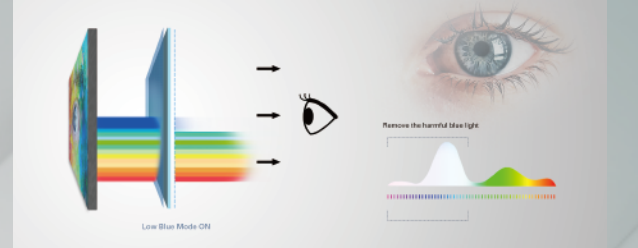

Reducing shortwave blue light output for healthier eyes

Long exposure to short wavelength blue light may cause eye strain, sleep disorders, or headaches. AOC Low Blue Mode puts the user first by reducing the screen's short wavelength blue light emission without sacrificing color accuracy. Also provides four different filtering modes – reading, web browsing, multimedia, and office.