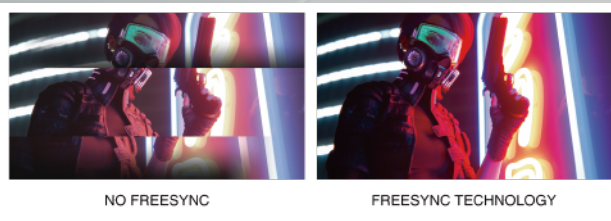

FreeSync technology supports totally immersive gameplay

AMD FreeSync technology provides the perfect high performance solution for gamers looking for the best gaming experience. FreeSync eliminates any tearing or stuttering by synchronizing the GPU and the monitor so frames are displayed when ready. This also ensures the fastest possible frame rates and prevents any laggy and stuttering input from the gaming mouse. Gamers can enjoy the smoothest gameplay and give themselves the desired competitive edge.