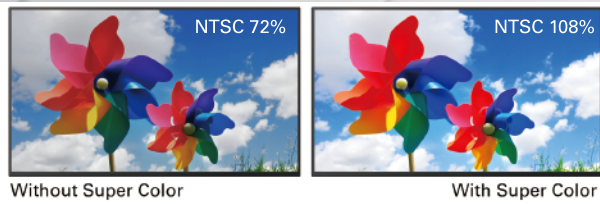

Bringing depth to your colors

AOC Super Color technology enlivens the viewing experience with more passionate reds, enchanting greens and soothing blues. With this hardware solution, you can enjoy better color accuracy and true-to-life color reproduction in your photos, videos and more.