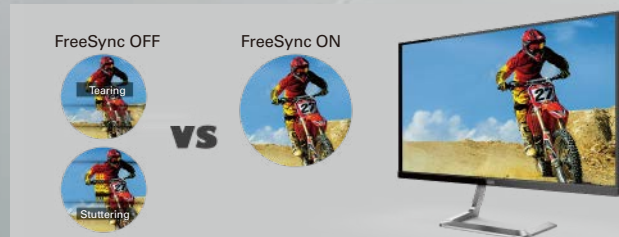

AOC

VIVACITY

24T1Q⁺ Design by
STUDIO F·A·PORSCHE

- ▶ IPS Panel
- ▶ Zero Edge
- ▶ Super Color
- ▶ FreeSync
- ▶ HDMI, DisplayPort

8.2mm

www.aoc.com

vision at **Heart**

► Features

Designed with wide viewing angles

IPS panels deliver vivid and accurate color expression while offering wider viewing angles than regular monitors for extra comfortable viewing.

Maximum visibility for better focus

Virtually a 3-sided frameless design. Enjoy minimum distraction and maximum visibility for a more focused and immersive user experience.

Function and form in one

Sleek, ultra-slim designs promise visual impact and a sense of style to anywhere its used. They also save desk space and are easier to move around.

A cutting-edge anti-tearing solution

Screen tearing doesn't only harm gaming performance, it also destroys immersion. AMD FreeSync technology eradicates this disastrous problem by ensuring your monitor's refresh rate is always synced with your processor's.