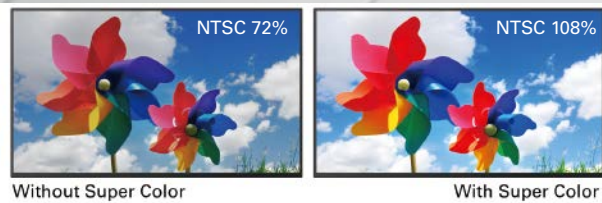

Bringing depth to your colors

AOC Super Color technology enlivens the viewing experience with more passionate reds, enchanting greens and soothing blues. With this hardware solution, you can enjoy better color accuracy and true-to-life color reproduction in your photos, videos and more.