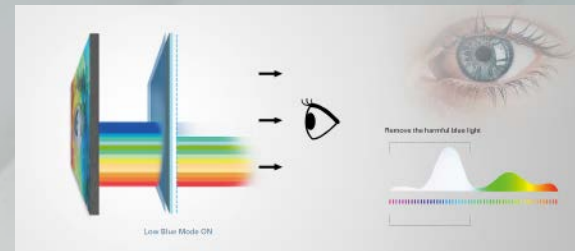

Reducing shortwave blue light output for healthier eyes

Long exposure to short wavelength blue light may cause eye strain, sleep disorders, or headaches. AOC Low Blue Mode puts the user first by reducing the screen's short wavelength blue light emission without sacrificing color accuracy. Also provides four different filtering modes – reading, web browsing, multimedia, and office.