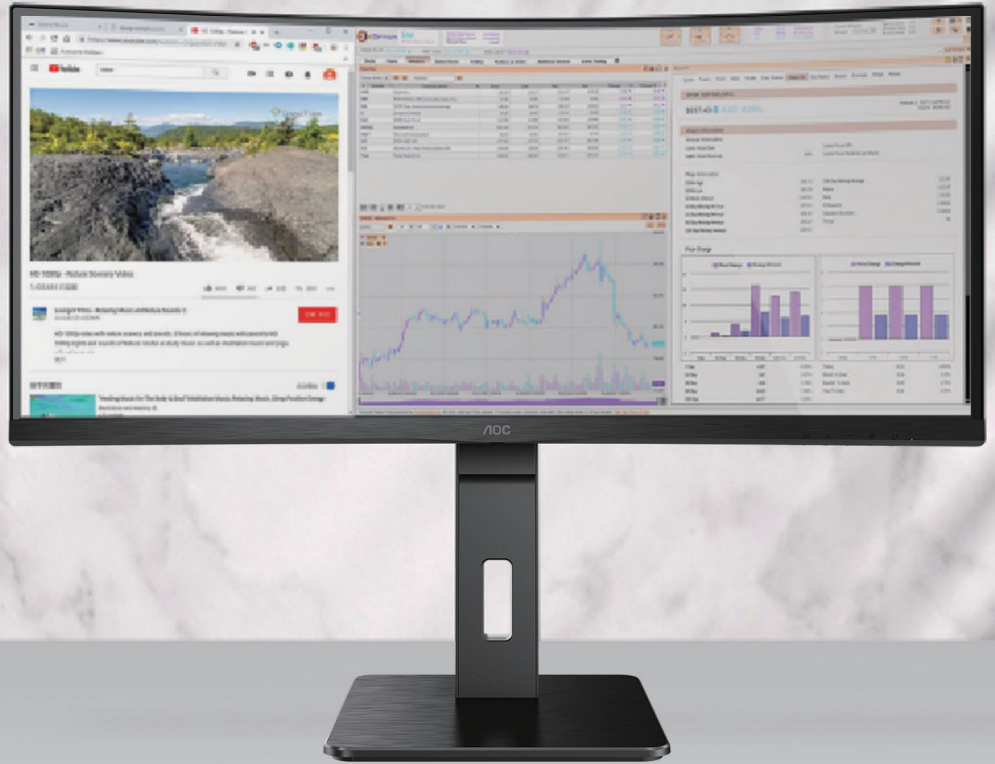

AOC

P2
SERIES

Productivity, connectivity and comfort

CU34P2X

- Wide QHD Display
- 144Hz Refresh Rate
- FreeSync Premium tear-free immersion

www.aoc.com

vision at Heart

► Features

Delivering immersion and eye comfort

Curved design wraps around you putting you at the center of the action and provides an immersive gaming experience.

Expand your perspective with an ultra wide view in Quad HD

With 3440 x 1440 resolution, Wide Quad HD (WQHD) offers superior picture quality and crisp imagery that reveals every detail.

Expand your perspective with an ultra wide view in Full HD

The widescreen 21:9 aspect ratio is perfect for watching movies in an expansive format without the black bars at the top and bottom of the screen. It is also great for immersing yourself in gaming as you feel the digital world expand in front of your eyes, and for business users, it also offers more space to work.

An ergonomic design

This monitor is ergonomically designed to offer swivel, tilt, and height adjustment. Enjoy the perfect viewing angle and sit comfortably, all the time.

An all-rounded multimedia solution