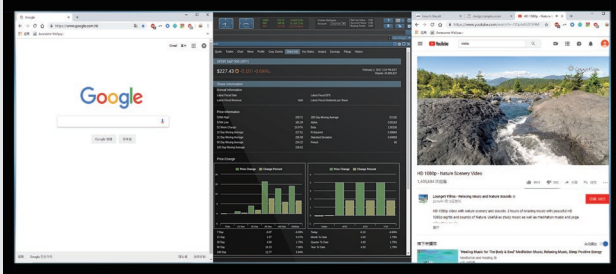

AOC

P2
SERIES

Productivity, connectivity and comfort

CU34P2X

- Wide QHD Display
- 144Hz Refresh Rate
- FreeSync Premium tear-free immersion

www.aoc.com

vision at Heart

► Features

Delivering immersion and eye comfort

Curved design wraps around you putting you at the center of the action and provides an immersive gaming experience.

Expand your perspective with an ultra wide view in Quad HD

With 3440 x 1440 resolution, Wide Quad HD (WQHD) offers superior picture quality and crisp imagery that reveals every detail.

Expand your perspective with an ultra wide view in Full HD

The widescreen 21:9 aspect ratio is perfect for watching movies in an expansive format without the black bars at the top and bottom of the screen. It is also great for immersing yourself in gaming as you feel the digital world expand in front of your eyes, and for business users, it also offers more space to work.

An ergonomic design

This monitor is ergonomically designed to offer swivel, tilt, and height adjustment. Enjoy the perfect viewing angle and sit comfortably, all the time.

An all-rounded multimedia solution