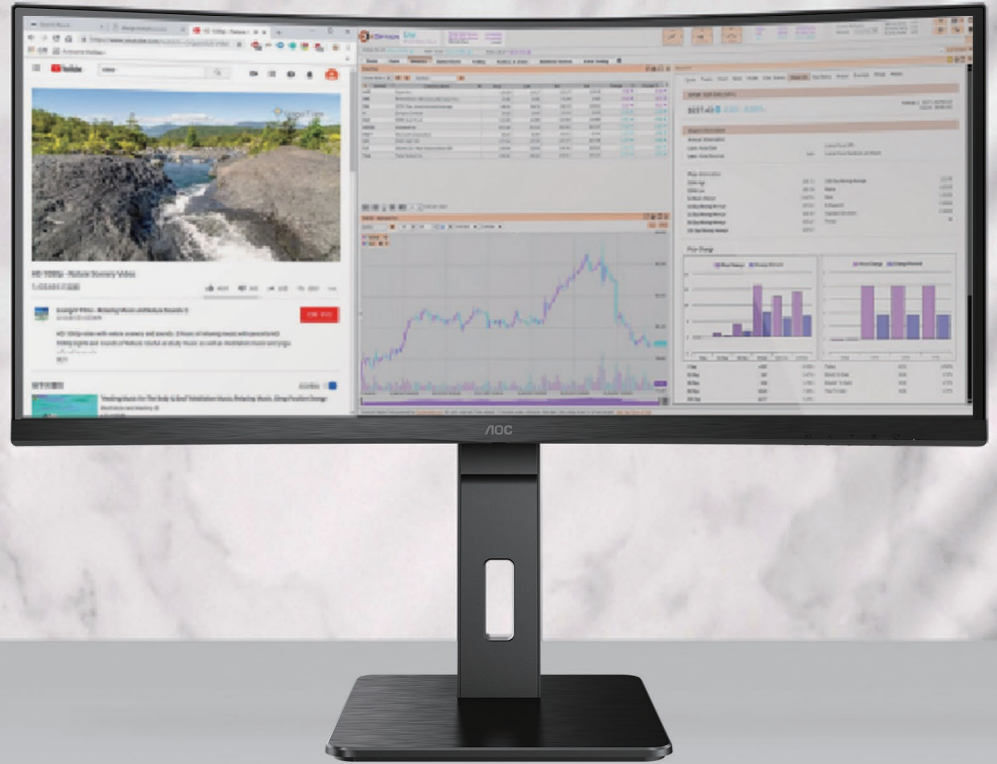

AOC

P2
SERIES

Productivity, connectivity and comfort

CU34P2X

- Wide QHD Display
- 144Hz Refresh Rate
- FreeSync Premium tear-free immersion

www.aoc.com

vision at Heart

► Features

Delivering immersion and eye comfort

Curved design wraps around you putting you at the center of the action and provides an immersive gaming experience.

Expand your perspective with an ultra wide view in Quad HD

With 3440 x 1440 resolution, Wide Quad HD (WQHD) offers superior picture quality and crisp imagery that reveals every detail.

Expand your perspective with an ultra wide view in Full HD

The widescreen 21:9 aspect ratio is perfect for watching movies in an expansive format without the black bars at the top and bottom of the screen. It is also great for immersing yourself in gaming as you feel the digital world expand in front of your eyes, and for business users, it also offers more space to work.

An ergonomic design

This monitor is ergonomically designed to offer swivel, tilt, and height adjustment. Enjoy the perfect viewing angle and sit comfortably, all the time.

An all-rounded multimedia solution