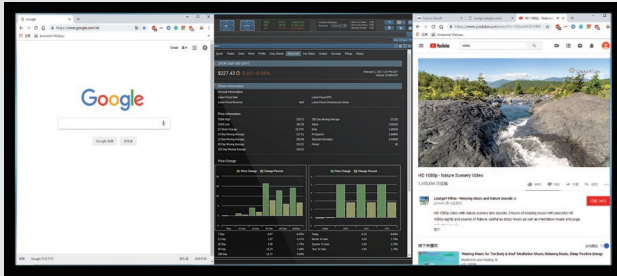

AOC

P2
SERIES

Productivity, connectivity and comfort

CU34P2X

- Wide QHD Display
- 144Hz Refresh Rate
- FreeSync Premium tear-free immersion

www.aoc.com

vision at Heart

► Features

Delivering immersion and eye comfort

Curved design wraps around you putting you at the center of the action and provides an immersive gaming experience.

Expand your perspective with an ultra wide view in Quad HD

With 3440 x 1440 resolution, Wide Quad HD (WQHD) offers superior picture quality and crisp imagery that reveals every detail.

Expand your perspective with an ultra wide view in Full HD

The widescreen 21:9 aspect ratio is perfect for watching movies in an expansive format without the black bars at the top and bottom of the screen. It is also great for immersing yourself in gaming as you feel the digital world expand in front of your eyes, and for business users, it also offers more space to work.

An ergonomic design

This monitor is ergonomically designed to offer swivel, tilt, and height adjustment. Enjoy the perfect viewing angle and sit comfortably, all the time.

An all-rounded multimedia solution