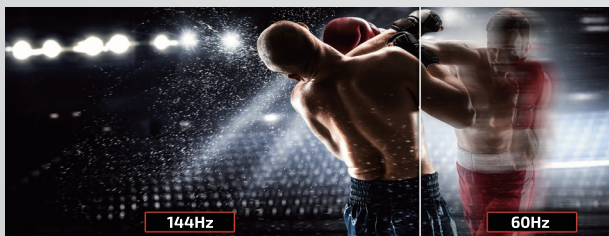

Delivering immersion and eye comfort

Curved design wraps around you putting you at the center of the action and provides an immersive gaming experience.

Expand your perspective with an ultra wide view in Quad HD

With 3440 x 1440 resolution, Wide Quad HD (WQHD) offers superior picture quality and crisp imagery that reveals every detail.

Expand your perspective with an ultra wide view in Full HD

The widescreen 21:9 aspect ratio is perfect for watching movies in an expansive format without the black bars at the top and bottom of the screen. It is also great for immersing yourself in gaming as you feel the digital world expand in front of your eyes, and for business users, it also offers more space to work.

FreeSync Premium delivers ultra-smooth tear-free gaming

Screen tearing and stuttering doesn't only harm gaming performance, it also destroys immersion. AMD FreeSync Premium addresses this by keeping your monitor's refresh rate synced with your processor's. This technology works best on 120Hz and above refresh rates on higher resolution screens, while also supporting low framerate compensation features.

The e-sports professional standard for gaming

With a 144Hz refresh rate and 1ms response time, your display will be equipped to perform at the pro gaming standard. Enjoy an ultra-smooth experience with no visible screen blur to ensure you're always prepared to win.