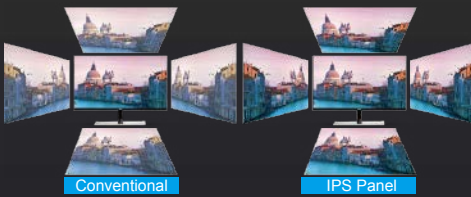

vision at Heart

► Features

IPS WIDE VIEW

IPS Panel

Experience superb picture quality with the advanced IPS technology for vibrant, consistent colours and wide viewing angles.

IPS screen viewing angle of 178°

At 2560 x 1440 resolution, Quad HD (QHD) offers superior picture quality, sharper images and finer details than conventional Full HD displays, while retaining the common 16:9 widescreen aspect ratio.

EASY ASSEMBLY

Easy Assembly

Height Adjustable Stand with Easy Assembly.

► Specifications

Model Name	Q27P1
Panel Size	27" / 684.6mm
Pixel Pitch (mm)	0.2331 (H) × 0.2331 (V)
Effective Viewing Area (mm)	596.736 (H) × 335.664 (V)
Brightness (typical)	250 cd/m ²
Contrast Ratio	1000:1 (Typical) 20,000,000:1 (DCR)
Smart Response	5ms (GtG)
Viewing Angle	178/178 (CR > 10)
Color Gamut	NTSC 89% (CIE1976) / sRGB 101% (CIE1931)
Optimum Resolution	2560× 1440 @ 60Hz – DisplayPort, Dual-Link DVI-D, HDMI 1920 × 1080 @ 60Hz – VGA
Display Colors	1.07 Billion
Signal Input	VGA, DVI, HDMI 1.4, DisplayPort 1.2
Power Supply	100 - 240V ~ 1.5A, 50 / 60Hz
Smart Power Mode: Typical	35W
Built-in Speakers	2W × 2
Regulatory Approvals	CE / FCC / KC / KCC / BSMI / TCO 7
Wall-Mount	100mm × 100mm
Cabinet Color	Black & Grey
Adjustable Stand	Tilt: -3.5° ~ 21.5°, Height : 130 ± 5 mm, Pivot: 0° ~ 90°, Swivel: 175° ± 5°
Product with Stand (mm)	548.5 (H) × 627.9 (W) × 202.49 (D)
Packaging (mm)	478 (H) × 827 (W) × 186 (D)
Weight (Net./Gross) kg	6.1 / 8.8