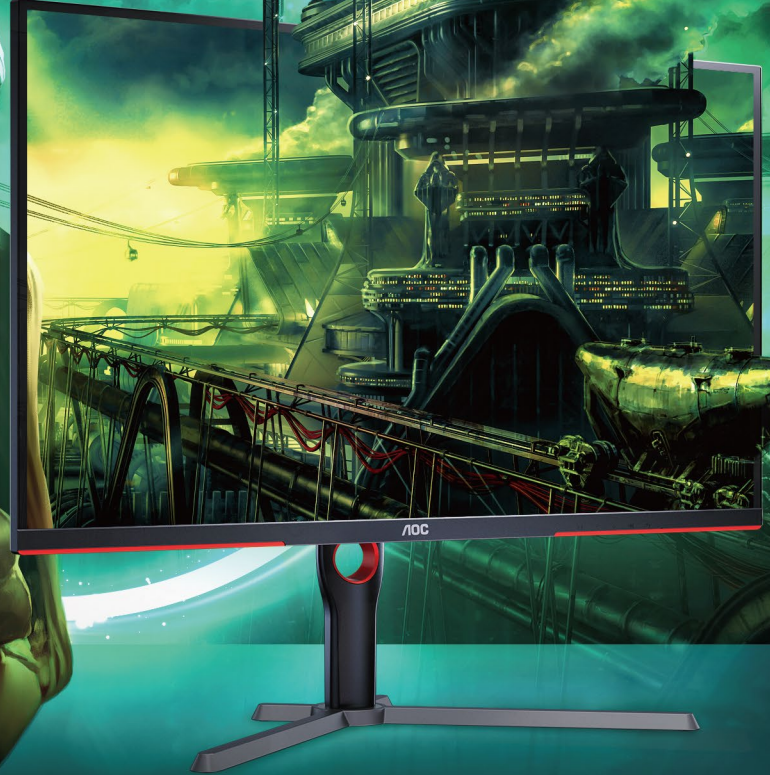

AOC

DISCOVER YOUR DESTINY

U32G3X

31.5" Gaming Monitor

- ▶ 4K Ultra HD Display For Brilliant Visuals
- ▶ Adaptive Sync Anti-tearing Technology
- ▶ Incredible 144Hz Refresh Rate And 1ms Response Time

16 : 9, Fast IPS

144Hz

1ms

www.aoc.com

vision at Heart

► Features

Brilliant visuals with ultra detailed pictures

4K Ultra High-Definition (3840 x 2160) resolution delivers ultra-crisp picture quality and allows users to see more on the screen at one time. This provides more screen 'real estate' and also shows more detail for sharper and more brilliant images. Whether working on the next beautiful photo, design, or even just used for productivity, users will marvel at the true, crisp image that only a UHD display can provide.

See more and see it clearer

Break away from the shackles of bezels with AOC's 3-Sided Frameless Design monitors. This virtually bezelless monitor has extremely narrow bezel around a stunning screen. When used as part of a multi-monitor setup it offers a near-seamless and elegant transition between screens. Beauty, form, and function. Isn't it time you broke free from your bezels?

An ergonomic design

This monitor is ergonomically designed to offer swivel, tilt, and height adjustment. Enjoy the perfect viewing angle and sit comfortably, all the time.

Connectable with other devices