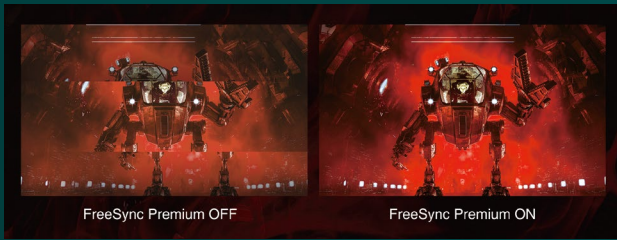

► Features

Total-Immersion Gaming

Curved Gaming Monitors deliver a totally immersive gaming experience that puts you right at the center of the unrelenting unleashed action and overwhelming fire-power. The curved screen of these precision-gaming monitors creates a "wrap-around" effect that keeps the user totally focused on the heart-pounding gameplay.

Expand your perspective with an ultra wide view in Full HD

See the panoramic picture with wide Full HD 2560 x 1080 resolution. The widescreen 21:9 aspect ratio is perfect for watching movies in an expansive format or immersing yourself in the latest game, plus it offers more space when it's time to work.

FreeSync Premium delivers ultra-smooth tear-free gaming

Screen tearing and stuttering doesn't only harm gaming performance, it also destroys immersion. AMD FreeSync Premium addresses this by keeping your monitor's refresh rate synced with your processor's.