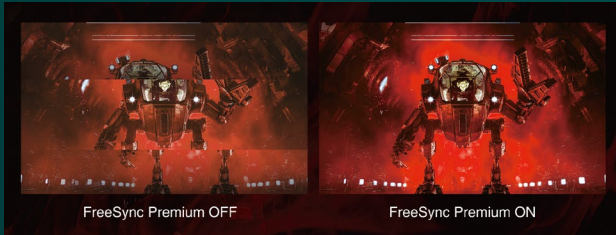

► Features

Delivering immersion and eye comfort

Curved design wraps around you putting you at the center of the action and provides an immersive gaming experience.

Superior high quality viewing

Quad HD (2560 x 1440) resolution allows you to view more an incredible amount of detail, resulting in visuals that are crisp and vivid. Whether editing photos, videos, or watching movies, Quad HD gives you clarity and quality.

FreeSync Premium delivers ultra-smooth tear-free gaming

Screen tearing and stuttering doesn't only harm gaming performance, it also destroys immersion. AMD FreeSync Premium addresses this by keeping your monitor's refresh rate synced with your processor's. This technology works best on 120Hz and above refresh rates on higher resolution screens, while also supporting low framerate compensation features.