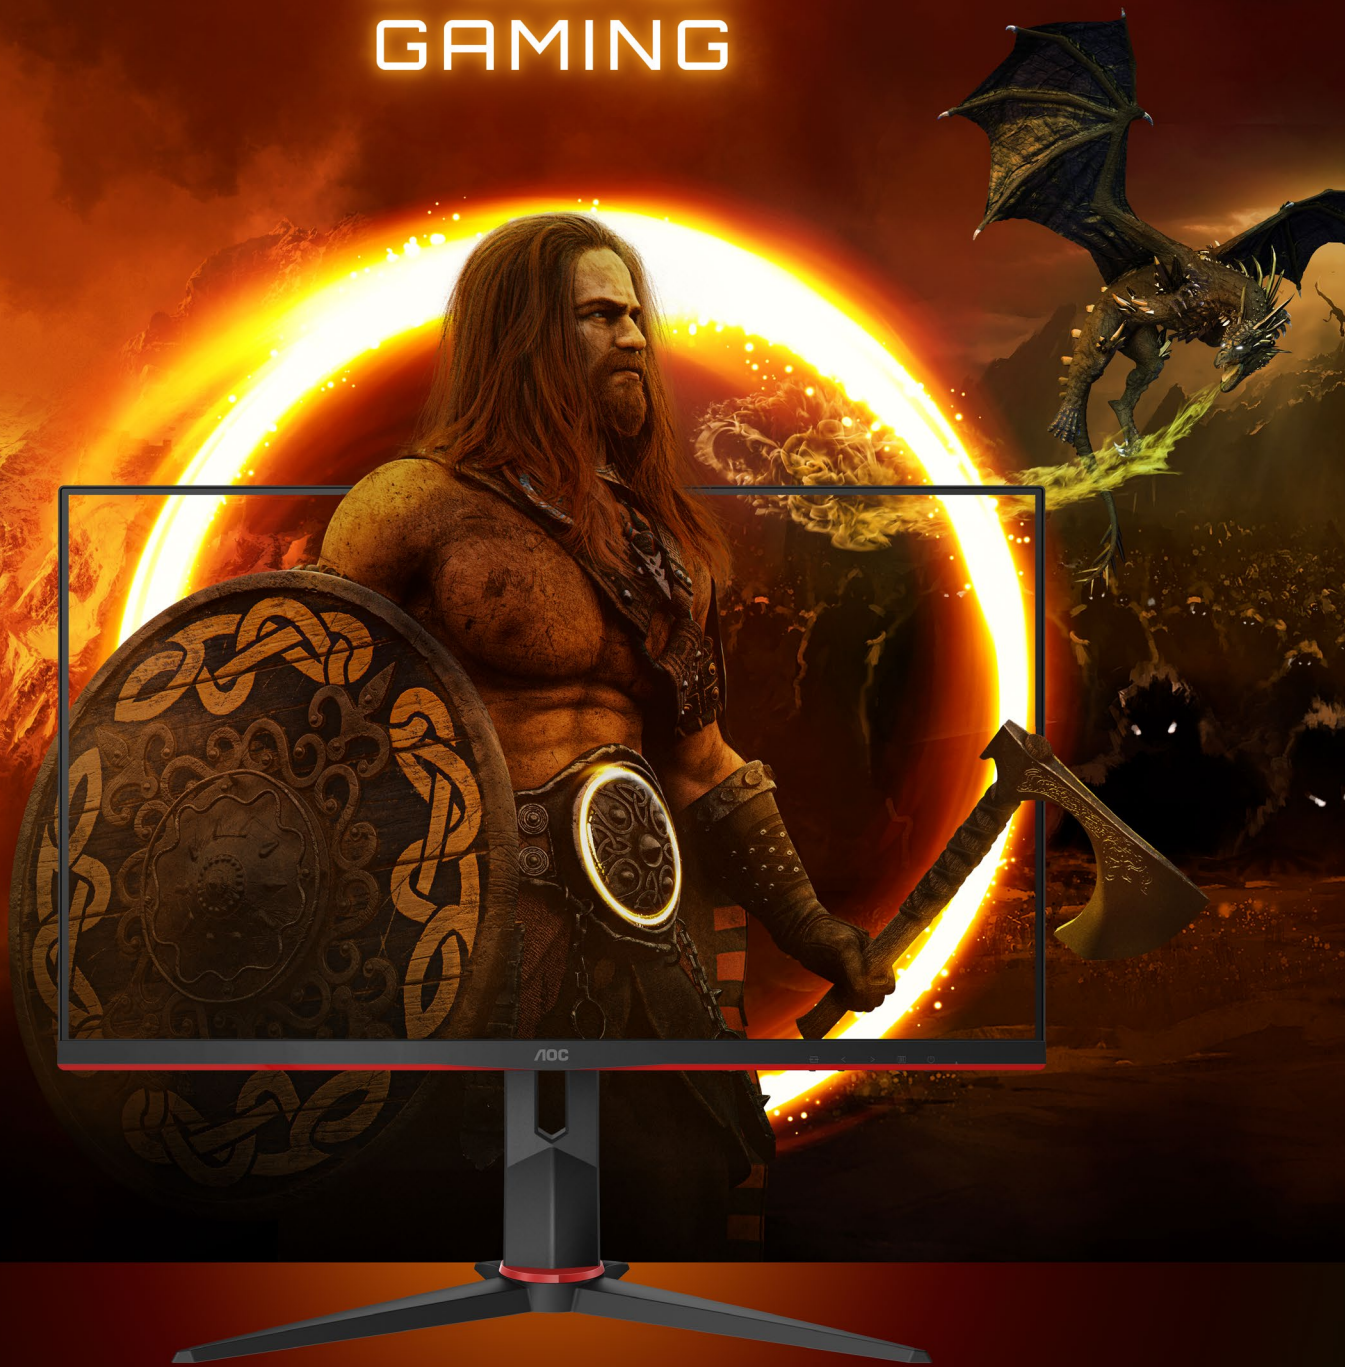

AOC GAMING

IN THE
G A M E

EXPLORED BY
Q27G2S/EU

QHD @ 2560 X 1440 PX | G-SYNC COMPATIBLE | **165HZ** | 1MS RESPONSE TIME | **HDR 10**
HDMI 2.0 | **IPS WIDE VIEW ANGLE** | LOW INPUT LAG | **ADJUSTABLE STAND**

www.aoc.com

AOC