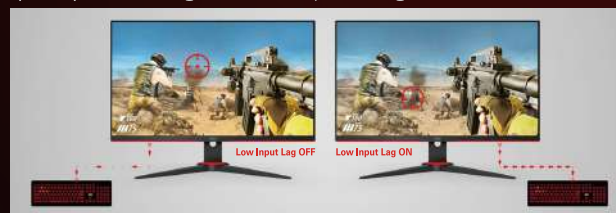

The e-sports professional standard for gaming

With a 144Hz refresh rate and 1ms response time, your display will be equipped to perform at the pro gaming standard. Enjoy an ultra-smooth experience with no visible screen blur to ensure you're always prepped to win.

Connecting your eyes with your hands

Low input lag streamlines the user-to-monitor input process. This technology provides much faster motion delivery, so you'll always be up-to-speed with in-game action at just the right time.

Your custom built-in crosshair

The Dial Point function is specially designed for first person shooting (FPS) gamers. A fixed, custom crosshair is placed at the center of the screen to help with accuracy and focus.

Designed with wide viewing angles

IPS panels deliver vivid and accurate color expression while offering wider viewing angles than regular monitors for extra comfortable viewing.

Slim, sleek, simple

Slim bezel and border monitors offer a comforting viewing experience without distraction. They also save space and can boost productivity via multi-monitor setups. This monitor comes with 1.2mm ultra-narrow bezel and 4.2mm black screen border.