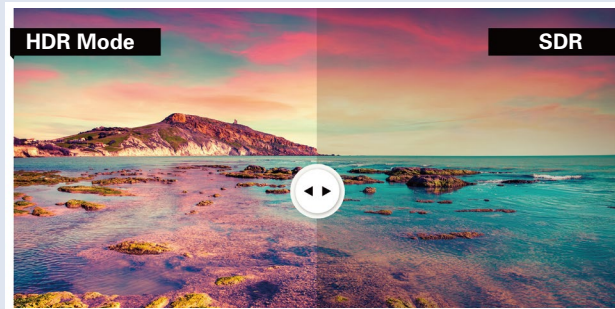

HDR mode visual enhancement

Through a combination of advanced algorithmic functions, the HDR Mode essentially transforms non-HDR content into HDR-like visuals via 3 different modes. By enhancing RGBCMY color for more vivid images (via improved saturation and range), increasing dynamic contrast for clarity and image sharpness, the HDR mode ensures you