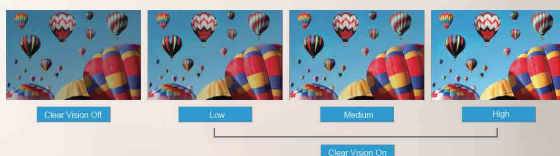

IPS Panel

Experience the superb picture quality with the advanced IPS technology for vibrant, consistent colours and wide viewing angles.

IPS Screen viewing angle of 178°

Low Blue Mode

AOC Low Blue Mode filters harmful short-wave blue light, with 4 levels that suit different viewing situations.

Ordinary Monitor

AOC Monitor

Clear Vision

The image performance engine can upscale Standard Definition (SD) sources to High Definition (HD) for sharper, more vivid viewing.

Screen+

The bundled Screen+ software splits the PC workspace into four self-contained panes to group application windows for easier viewing. Screen+ also supports multiple monitors.