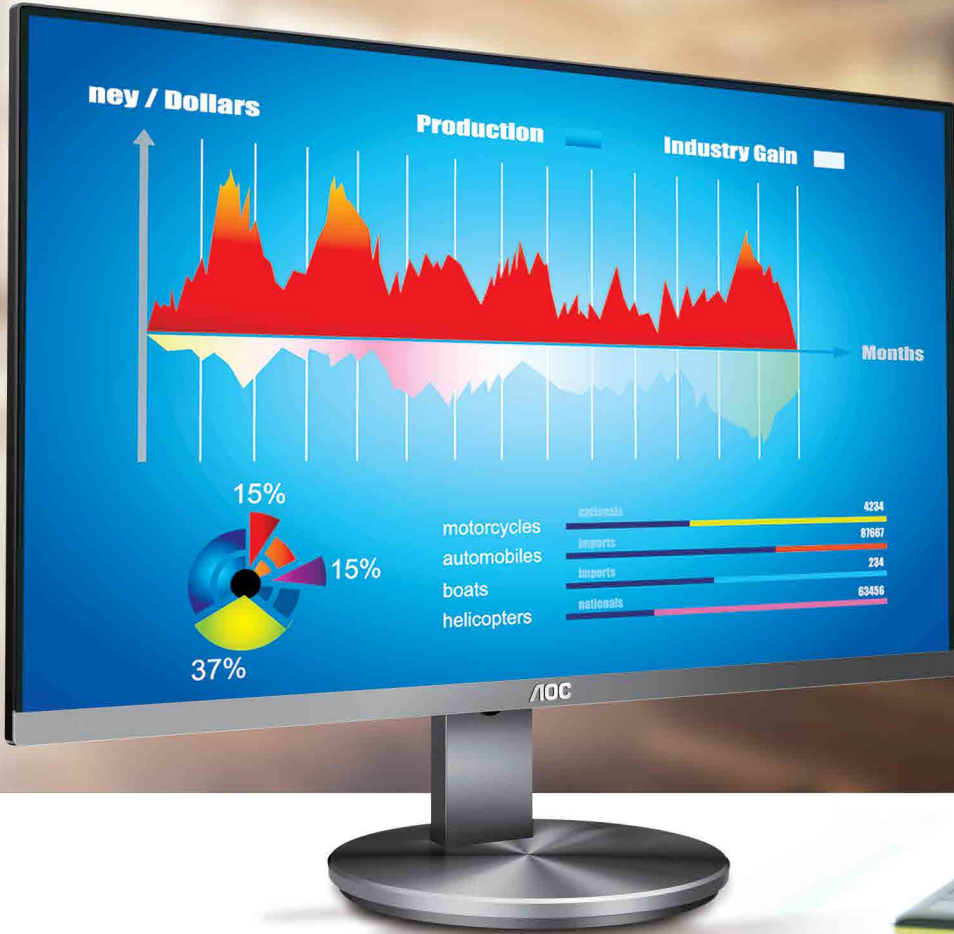

AOC

EXPERIENCE THE CLARITY

90V  
FHD

I2790PQU/BT

27"

### 90V SERIES

- AH-IPS
- Frameless Design
- Height Adjustment Stand with Quick Release Button
- Low Blue Mode & Flicker Free for eye care

### IPS Panel

Experience the superb picture quality with the advanced IPS technology for vibrant, consistent colours and wide viewing angles.

IPS Screen viewing angle of 178°

### Clear Vision

The image performance engine can upscale Standard Definition (SD) sources to High Definition (HD) for sharper, more vivid viewing.