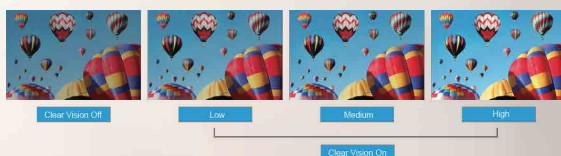

AOC

EXPERIENCE THE
CLARITY

90V
FHD

90V SERIES

- AH-IPS
- Frameless Design
- Low Blue Mode & Flicker Free for eye care
- VESA Mount

▶ FEATURES

IPS Panel

Experience the superb picture quality with the advanced IPS technology for vibrant, consistent colours and wide viewing angles.

IPS Screen viewing angle of 178°

Low Blue Mode

AOC Low Blue Mode filters harmful short-wave blue light, with 4 levels that suit different viewing situations.

Flicker Free Backlight Technology

Most LED monitors use PWM (pulse width modulation) to control brightness; the pulsing creates flicker that may cause discomfort, headaches and eye strain, especially in low-light environments. Flicker Free technology uses a smooth DC (direct current) backlight system.

Ordinary Monitor

AOC Monitor

Clear Vision

The image performance engine can upscale Standard Definition (SD) sources to High Definition (HD) for sharper, more vivid viewing.

Screen+

The bundled Screen+ software splits the PC workspace into four self-contained panes to group application windows for easier viewing. Screen+ also supports multiple monitors.