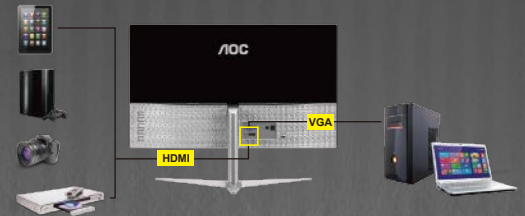

Multimedia-Ready with HDMI Input

HDMI (High-Definition Multimedia Interface) is the digital video and sound standard for connecting the latest consumer electronics like Blu-ray players and game consoles.