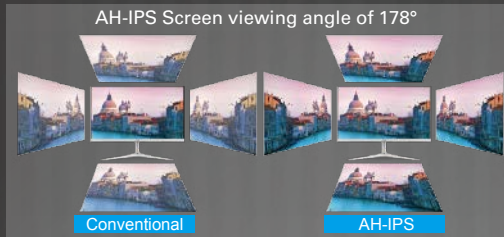

Feature

IPS Panel

Experience superb picture quality with advanced IPS technology for brilliant, consistent colour and wide viewing angles.