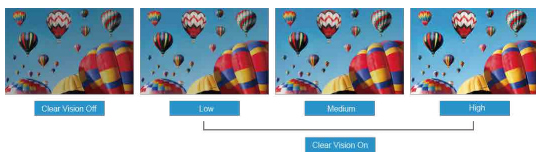

Clear Vision

The image performance engine can upscale Standard Definition (SD) sources to High Definition (HD) for sharper, more vivid viewing