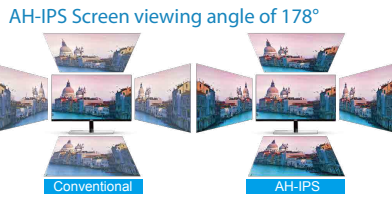

Smile Curve

► Features

IPS Panel

Experience superb picture quality with advanced IPS technology for brilliant, consistent color and wide viewing angles.

e-Saver

Software enables the user to set a low power configuration of the monitor when the PC is in screen saving, PC off, and user absence. User can choose the time to turn the monitor off, to save power consumption.

Microsoft Windows 8 Compatible

Flicker Free Backlight Technology

Most LED monitors use PWM (pulse width modulation) to control brightness; the pulsing creates flicker that may cause discomfort, headaches and eye strain, especially in low-light environments. Flicker Free technology uses a smooth DC (direct current) backlight system.

► Specifications

Models	I2380SD
Panel size	23"
Screen Ratio	16:9
Response Time (Typical)	6ms
Recommended Resolution	1920x1080
Contrast Ratio	1000:1 (Typical) 20,000,000:1 (DCR)
Brightness (Typical)	250 cd/m²
Display Color	16.7M
Viewing Angle (H/V)	178/178
Viewable Image Size (mm)	547
Display Area	572.2 (H)×309.8 (V)mm
Pixel Pitch (mm)	0.2652×0.2652mm
Scan Frequency (H/V)	30-83KHz/ 50-76Hz
Input Signal	Analog & DVI
Input Connector	15-pin D-Sub & DVI
Cable	15-pin D-Sub & DVI
Built-in Speaker	N/A
HDCP Compatible	Yes
Input Power	100-240VAC, 50/60Hz
Power Supply	External
Operation Mode (W)	28W
Stand by Mode (W)	<0.5W
Wall- Mount	VESA 100x100mm
Cabinet Color	Black
Phys. (W×H×D) mm	532.6x393x200
Package Box (W×H×D) mm	600x408x131
Weight (Net/ Gross)(Kg)	2.7/4.11
Tilt	-5°~23°
Kensington lock	YES
Plug & Play	VESA DDC2B™ & DDC2B/CI
User Control	Auto/Exit, Clear Vision/+, Image Ratio/+, Menu, Power
USB Plug	N/A
OSD Languages	16 Languages
Safety Regulation	EPA 6.0, Windows 8, CE, RoHS