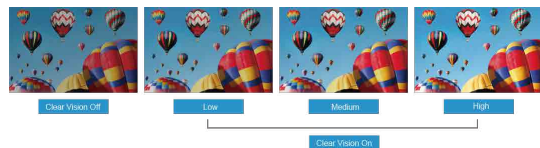

Clear Vision

The image performance engine can upscale Standard Definition (SD) sources to High Definition (HD) for sharper, more vivid viewing

Screen +

The bundled Screen+ software splits the PC workspace into four self-contained panes to group application windows for easier viewing. Screen+ also supports multiple monitors.