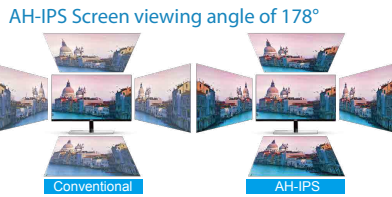

AOC

80
SERIES

Best Ultra Slim Monitor for workplaces

I2080SW

Smile
Curve

► Features

IPS Panel

Experience superb picture quality with advanced IPS technology for brilliant, consistent color and wide viewing angles.

Clear Vision

The image performance engine can upscale Standard Definition (SD) sources to High Definition (HD) for sharper, more vivid viewing

Screen +

The bundled Screen+ software splits the PC workspace into four self-contained panes to group application windows for easier viewing. Screen+ also supports multiple monitors.

i-Menu

Included PC software allows the user to change the OSD settings using their mouse.

► Specifications

Models	I2080SW
Panel size	19.5" W
Screen Ratio	16:10
Response Time (Typical)	6ms
Recommended Resolution	1440×900@60Hz
Contrast Ratio	1000:1 (Typical) 20,000,000:1 (DCR)
Brightness (Typical)	250 cd/m ²
Display Color	16.7M
Viewing Angle (H/V)	178/178
Viewable Image Size (mm)	494.03
Display Area	418.61(H)×262.35 (V)mm
Pixel Pitch (mm)	0.2907×0.2915mm
Scan Frequency (H/V)	30-83KHz/ 50-76Hz
Input Signal	Analog
Input Connector	15-pin D-Sub
Cable	D-sub
Built-in Speaker	N/A
HDCP Compatible	N/A
Input Power	100-240VAC, 50/60Hz
Power Supply	External
Operation Mode (W)	21W
Stand by Mode (W)	<0.5W
Wall- Mount	VESA 100x100mm
Cabinet Color	Black
Phys. (W×H×D) mm	454.6×375×190
Package Box (W×H×D) mm	513×370×107
Weight (Net/ Gross)(Kg)	2.14/3.15
Tilt	-5°~23°
Kensington lock	YES
Plug & Play	VESA DDC2B™ & DDC2B/CI
User Control	Auto/Exit, Clear Vision/-, Image Ratio/+ , Menu, Power
USB Plug	N/A
OSD Languages	16 languages
Safety Regulation	cTUVus, FCC, EPA 6.0, Windows 8, CE, CCC, ISO 9241-307, CB, BSMI