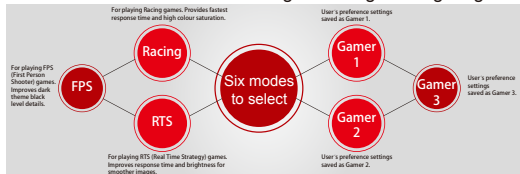

Low Blue Mode

AOC Low Blue Mode filters harmful short-wave blue light, with 4 levels that suit different viewing situations.

Shadow Control

AOC Shadow Control enables fast adjustment of the in-game image to improve areas of the screen that are too dark or washed out, without affecting the rest of the screen.

Shadow Control Default 50
 • If picture is too dark to see the details clearly, adjust the level up to have a better view of the dark area.

Shadow Control Adjust to 80
 • If picture is too bright and washed out, adjust the level down to provide dark definition.

Game Mode

AOC Game Mode allows fast changes to image settings & game presets.

Narrow Bezel, Narrow Black Border

Ultra-narrow 2mm bezel with 4.1mm black screen border

Game Colour

With AOC Game Colour, adjust colour saturation and grey level with 20 levels of detail for a better game experience.