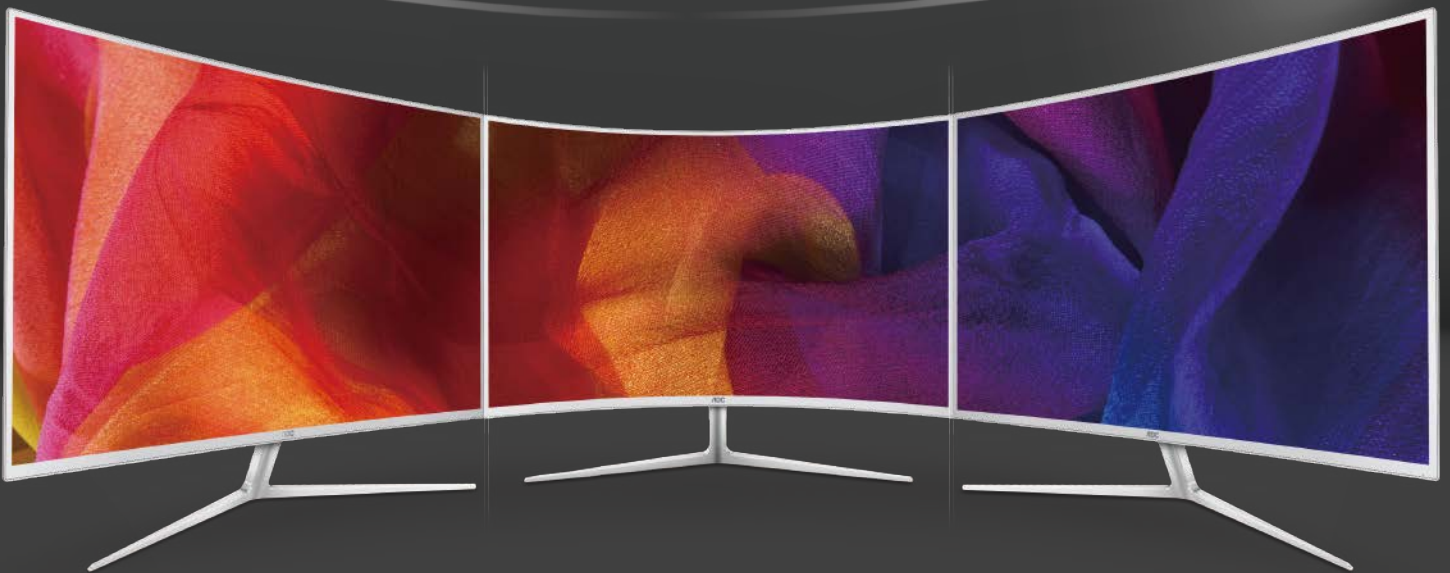

AOC

Deep Curve Deep Colours

Deep Curve **3000R**

08V Series Ultra Curved Monitor

CURVE
monitor

**WIDE
VIEWING
ANGLE
VA**

SuperColor
echnology

4K
ULTRA HD

Super Colour with 85% NTSC Wide Colour Gamut

The larger the colour gamut of the screen, the more colours it can display.

Low Blue Light

AOC Low Blue Light can provide 4 kinds of mode for application, user can select it according to the application scenarios.

4K Ultra HD with 10-bit Deep Colour

Ultra high definition 3840 x 2160 resolution (4K UHD) yields a superior pixel density, for outstandingly detailed images. The 10-bit Deep Colour RGB display panel ensures substantially more natural transitions between hues for exceptional realism.