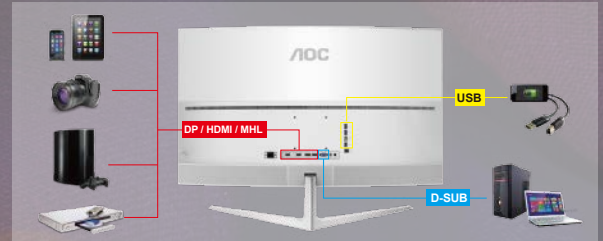

4K Ultra HD with 10-bit Deep Colour

Ultra high definition 3840 x 2160 resolution (4K UHD) yields a superior pixel density, for outstandingly detailed images. The 10-bit Deep Colour RGB display panel ensures substantially more natural transitions between hues for exceptional realism.

Digital Inputs Support

HDMI 2.0 is a popular digital video and sound connection standard. DisplayPort 1.2 is capable of higher performance and convenience than older digital formats.

A single slim cable directly connects any MHL-compatible smartphone or other portable device for instant big-screen HD video and digital sound, with power and recharging provided by the monitor.