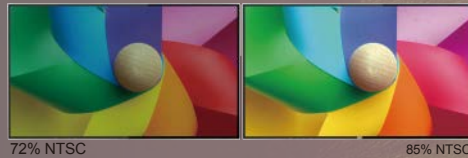

AOC

Deep Curve Deep Colours

Deep Curve **3000R**

08V Series Ultra Curved Monitor

CURVE
monitor

**WIDE
VIEWING
ANGLE
VA**

SuperColor
echnology

4K
ULTRA HD

PBP
Picture

www.aoc.com

vision at **Heart**

► Feature

VA Panel

High contrast ratio images look brighter, sharper, more detailed and vivid.

Flicker Free Technology

Most LED monitors use PWM (pulse width modulation) to control brightness; the pulsing creates flicker that may cause discomfort, headaches and eye strain, especially in low-light environments. Flicker Free technology uses a smooth DC (direct current) backlight system.

Super Colour with 85% NTSC Wide Colour Gamut

The larger the colour gamut of the screen, the more colours it can display.

Low Blue Light

AOC Low Blue Light can provide 4 kinds of mode for application, user can select it according to the application scenarios.

4K Ultra HD with 10-bit Deep Colour

Ultra high definition 3840 x 2160 resolution (4K UHD) yields a superior pixel density, for outstandingly detailed images. The 10-bit Deep Colour RGB display panel ensures substantially more natural transitions between hues for exceptional realism.