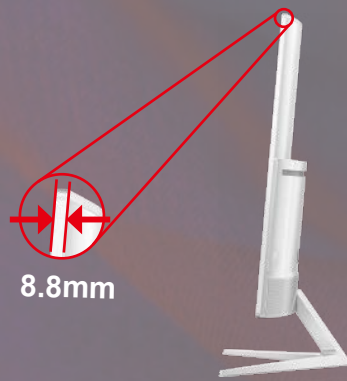

► Feature

VA Panel

High contrast ratio images look brighter, sharper, more detailed and vivid.

Flicker Free Technology

Most LED monitors use PWM (pulse width modulation) to control brightness; the pulsing creates flicker that may cause discomfort, headaches and eye strain, especially in low-light environments. Flicker Free technology uses a smooth DC (direct current) backlight system.

Super Colour with 85% NTSC Wide Colour Gamut

The larger the colour gamut of the screen, the more colours it can display.

Low Blue Light

AOC Low Blue Light can provide 4 kinds of mode for application, user can select it according to the application scenarios.

4K Ultra HD with 10-bit Deep Colour

Ultra high definition 3840 x 2160 resolution (4K UHD) yields a superior pixel density, for outstandingly detailed images. The 10-bit Deep Colour RGB display panel ensures substantially more natural transitions between hues for exceptional realism.

Picture-in-Picture, Picture-by-Picture

View two different input sources simultaneously on the same screen.

Clear Vision

The image performance engine can upscale Standard Definition (SD) sources to High Definition (HD) for sharper, more vivid viewing.

Digital Inputs Support

HDMI 2.0 is a popular digital video and sound connection standard. DisplayPort 1.2 is capable of higher performance and convenience than older digital formats.

A single slim cable directly connects any MHL-compatible smartphone or other portable device for instant big-screen HD video and digital sound, with power and recharging provided by the monitor.

► Specifications