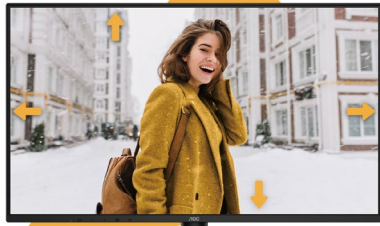

UPGRADED 3-SIDED
FRAMELESS

MEGA DCR

ADAPTIVE
SYNC

FLICKER FREE

LOW BLUE MODE

HDMI
HIGH-DEFINITION MULTIMEDIA INTERFACE

www.aoc.com

vision at **Heart**

► Features

IPS panel for wide-viewing angles

The IPS panel of your monitor provides lifelike yet brilliant and accurate colors over a wide viewing angle to ensure an excellent viewing experience.

Upgraded 3-Sided Frameless

Embrace the limitless potential of the new upgraded 3-sided frameless, maximising viewing size with bezels more narrow than ever before to create the pinnacle of beauty, form, and function. Harness the full potential of this new feature by using it as part of a multi-monitor setup, where you can experience unrivalled seamlessness and elegance between screens.

Mega DCR

Harness the game-changing technology of Ultra-high Dynamic Contrast Ratio (DCR), bringing a new dimension to your viewing experience by illuminating the subtlest details in the darkest corners. Immerse yourself in breathtakingly authentic visuals where both light and dark are presented with astonishing clarity, ensuring every visual intricacy comes to life in a digital landscape that seamlessly transitions bright and dim zones.