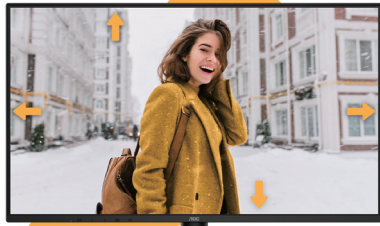

UPGRADED 3-SIDED
FRAMELESS

MEGA DCR

ADAPTIVE
SYNC

FLICKER FREE

LOW BLUE MODE

HDMI
HIGH-DEFINITION MULTIMEDIA INTERFACE

www.aoc.com

vision at **Heart**

► Features

IPS panel for wide-viewing angles

The IPS panel of your monitor provides lifelike yet brilliant and accurate colors over a wide viewing angle to ensure an excellent viewing experience.

Upgraded 3-Sided Frameless

Embrace the limitless potential of the new upgraded 3-sided frameless, maximising viewing size with bezels more narrow than ever before to create the pinnacle of beauty, form, and function. Harness the full potential of this new feature by using it as part of a multi-monitor setup, where you can experience unrivalled seamlessness and elegance between screens.

Mega DCR

Harness the game-changing technology of Ultra-high Dynamic Contrast Ratio (DCR), bringing a new dimension to your viewing experience by illuminating the subtlest details in the darkest corners. Immerse yourself in breathtakingly authentic visuals where both light and dark are presented with astonishing clarity, ensuring every visual intricacy comes to life in a digital landscape that seamlessly transitions bright and dim zones.