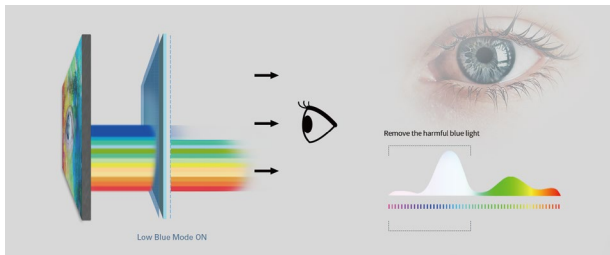

See more with 3-sided frameless design

Break away from the shackles of bezels with AOC's 3-Sided Frameless Design monitors. This virtually frameless monitor has extremely narrow bezel around a stunning screen. When used as part of a multi-monitor setup it offers a near-seamless and elegant transition between screens. Beauty, form, and function. Isn't it time you broke free from your bezels?

Reduces blue light exposure for a comfortable experience

LowBlue Mode setting ensures a more healthy viewing experience for prolonged computer use without compromising the naturally vivid colors of the display.