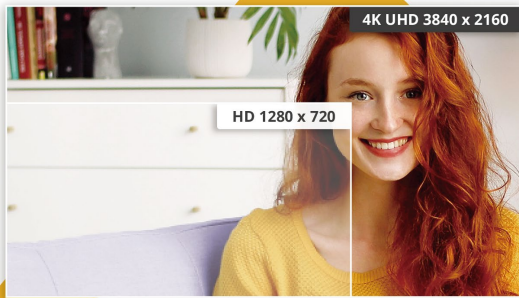

### 4K Ultra High-Definition (UHD) 3840 x 2160 resolution

4K Ultra High-Definition (3840 x 2160) resolution delivers ultra-crisp picture quality and allows users to see more on the screen at one time. This provides more screen 'real estate' and also shows more detail for sharper and more brilliant images. Whether working on the next beautiful photo, design, or even just used for productivity, users will marvel at the true, crisp image that only a UHD display can provide.