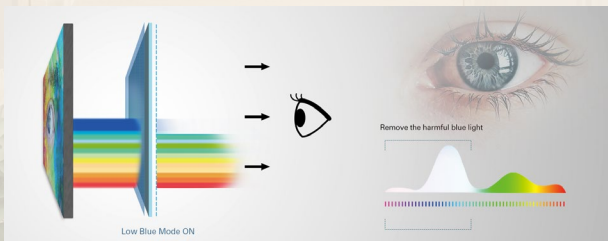

100Hz

HDMI™
HIGH-DEFINITION MULTIMEDIA INTERFACE

www.aoc.com

vision at Heart

► Features

Designed with wide viewing angles

IPS panels deliver vivid and accurate color expression while offering wider viewing angles than regular monitors for extra comfortable viewing.

Slim, sleek, simple

The 3-sided frameless design minimizes distraction and saves space to provide a more focused user experience.

Function and form in one

Sleek, ultra-slim designs promise visual impact and a sense of style to anywhere its used. They also save desk space and are easier to move around.

Reducing shortwave blue light output for healthier eyes

Long exposure to short wavelength blue light may cause eye strain, sleep disorders, or headaches. AOC Low Blue Mode puts the user first by reducing the screen's short wavelength blue light emission without sacrificing color accuracy. Also provides four different filtering modes – reading, web browsing, multimedia, and office.

Illuminate your visuals

Dynamic Contrast Ratio enhances the display's contrast by adjusting the backlight's luminance to achieve the darkest blacks and brightest whites. The result? Images with more depth, detail and clarity.