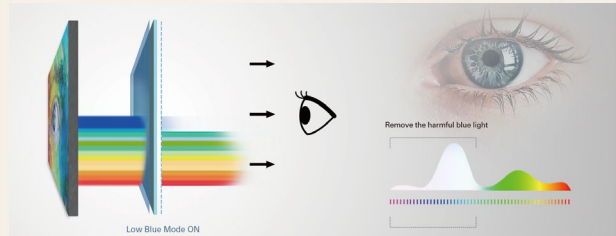

Reducing shortwave blue light output for healthier eyes

AOC Low Blue Mode setting ensures a more healthy viewing experience for prolonged computer use without compromising the naturally vivid colors of the display.