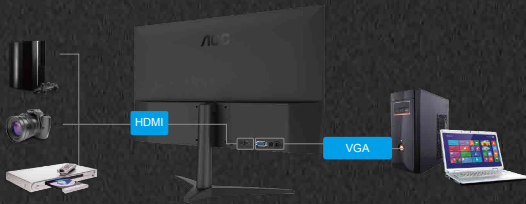

AOC

B1
SERIES

COMFORTABLE AND SUPER SLIM

24B1XHS

- > IPS Panel
- > Frameless
- > Slim
- > VGA & HDMI
- > Low Blue Mode & Flicker Free

IPS WIDE VIEW

LOW BLUE MODE

FLICKER FREE

IPS Panel

High contrast ratio images look brighter, sharper, more detailed and vivid.

IPS Screen viewing angle of 178°

Ultra Slim

Super slim design at just 10.1mm thin.

ULTRA SLIM

Narrow Bezel, Narrow Black Border

1.5mm ultra narrow bezel and 3.7mm narrow black border.

ULTRA NARROW BORDER

Multimedia-Ready with HDMI Input

HDMI (High-Definition Multimedia Interface) is the digital video and sound standard for connecting the latest consumer electronics like Blu-ray players and game consoles.

Ordinary Monitor

AOC Monitor

LOW BLUE MODE

Low Blue Mode

AOC Low Blue Mode filters harmful short-wave blue light, with 4 levels that suit different viewing situations.

► Specifications

Model Name	24B1XH5
Panel Size	23.8" / 604.7mm
Pixel Pitch (mm)	0.2745 (H) × 0.2745 (V)
Effective Viewing Area (mm)	527.04 (H) × 296.46 (V)
Brightness (typical)	250 cd/m ²
Contrast Ratio	1000:1 (Typical) 20 Million : 1 (DCR)
Response	7ms (GtG/BW)
Viewing Angle	178° (H) / 178° (V) (CR > 10)
Color Gamut	NTSC 80.2% (CIE1976) / sRGB 97.6% (CIE1931)
Optimum Resolution	1920 x 1080 @ 60Hz
Display Colors	16.7 Million
Signal Input	VGA, HDMI 1.4
Power Supply	19VDC, 1.31A
Smart Power Mode: Typical	25W
Built-in Speakers	no
Regulatory Approvals	BSMI / KC / KCC / e-Standby / RCM / MEPS / CE / CB / FCC
Wall-Mount	75mm × 75mm
Cabinet Color	Black
Adjustable Stand	Tilt: -4° ~ 21.5°
Product with Stand (mm)	419.9 (H) × 540.8 (W) × 186.8 (D)
Packaging (mm)	488 (H) × 604 (W) × 124 (D)
Weight (Net /Gross) kg	3.05 / 4.76