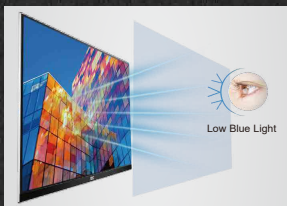

IPS Panel

High contrast ratio images look brighter, sharper, more detailed and vivid.

IPS Screen viewing angle of 178°

Ultra Slim

Super slim design at just 10.1mm thin.

ULTRA SLIM

Narrow Bezel, Narrow Black Border

1.5mm ultra narrow bezel and 3.7mm narrow black border.

ULTRA NARROW BORDER

Multimedia-Ready with HDMI Input

HDMI (High-Definition Multimedia Interface) is the digital video and sound standard for connecting the latest consumer electronics like Blu-ray players and game consoles.

Ordinary Monitor

AOC Monitor

LOW BLUE MODE

Low Blue Mode

AOC Low Blue Mode filters harmful short-wave blue light, with 4 levels that suit different viewing situations.

► Specifications

Model Name	24B1XH5
Panel Size	23.8" / 604.7mm
Pixel Pitch (mm)	0.2745 (H) × 0.2745 (V)
Effective Viewing Area (mm)	527.04 (H) × 296.46 (V)
Brightness (typical)	250 cd/m ²
Contrast Ratio	1000:1 (Typical) 20 Million : 1 (DCR)
Response	7ms (GtG/BW)
Viewing Angle	178° (H) / 178° (V) (CR > 10)
Color Gamut	NTSC 80.2% (CIE1976) / sRGB 97.6% (CIE1931)
Optimum Resolution	1920 x 1080 @ 60Hz
Display Colors	16.7 Million
Signal Input	VGA, HDMI 1.4
Power Supply	19VDC, 1.31A
Smart Power Mode: Typical	25W
Built-in Speakers	no
Regulatory Approvals	BSMI / KC / KCC / e-Standby / RCM / MEPS / CE / CB / FCC
Wall-Mount	75mm × 75mm
Cabinet Color	Black
Adjustable Stand	Tilt: -4° ~ 21.5°
Product with Stand (mm)	419.9 (H) × 540.8 (W) × 186.8 (D)
Packaging (mm)	488 (H) × 604 (W) × 124 (D)
Weight (Net /Gross) kg	3.05 / 4.76