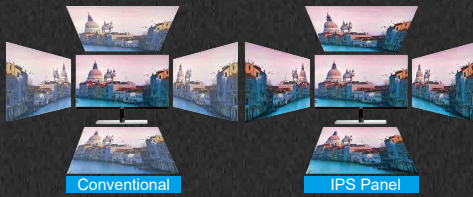

ULTRA NARROW
BORDER

ULTRA SLIM

VESA MOUNT

HDMI™
HIGH-DEFINITION MULTIMEDIA INTERFACE

vision at Heart

10.1mm

► Features

IPS WIDE VIEW

IPS Panel

High contrast ratio images look brighter, sharper, more detailed and vivid.

IPS Screen viewing angle of 178°

Ultra Slim

Super slim design at just 10.1mm thin.

ULTRA SLIM

Narrow Bezel, Narrow Black Border

1.5mm ultra narrow bezel and 3.7mm narrow black border.

ULTRA NARROW BORDER

Multimedia-Ready with HDMI Input

HDMI (High-Definition Multimedia Interface) is the digital video and sound standard for connecting the latest consumer electronics like Blu-ray players and game consoles.

Ordinary Monitor

AOC Monitor

LOW BLUE MODE

Low Blue Mode

AOC Low Blue Mode filters harmful short-wave blue light, with 4 levels that suit different viewing situations.

► Specifications

Model Name	24B1XH5
Panel Size	23.8" / 604.7mm
Pixel Pitch (mm)	0.2745 (H) × 0.2745 (V)
Effective Viewing Area (mm)	527.04 (H) × 296.46 (V)
Brightness (typical)	250 cd/m ²
Contrast Ratio	1000:1 (Typical) 20 Million : 1 (DCR)
Response	7ms (GtG/BW)
Viewing Angle	178° (H) / 178° (V) (CR > 10)
Color Gamut	NTSC 80.2% (CIE1976) / sRGB 97.6% (CIE1931)
Optimum Resolution	1920 x 1080 @ 60Hz
Display Colors	16.7 Million
Signal Input	VGA, HDMI 1.4
Power Supply	19VDC, 1.31A
Smart Power Mode: Typical	25W
Built-in Speakers	no
Regulatory Approvals	BSMI / KC / KCC / e-Standby / RCM / MEPS / CE / CB / FCC
Wall-Mount	75mm × 75mm
Cabinet Color	Black
Adjustable Stand	Tilt: -4° ~ 21.5°
Product with Stand (mm)	419.9 (H) × 540.8 (W) × 186.8 (D)
Packaging (mm)	488 (H) × 604 (W) × 124 (D)
Weight (Net /Gross) kg	3.05 / 4.76