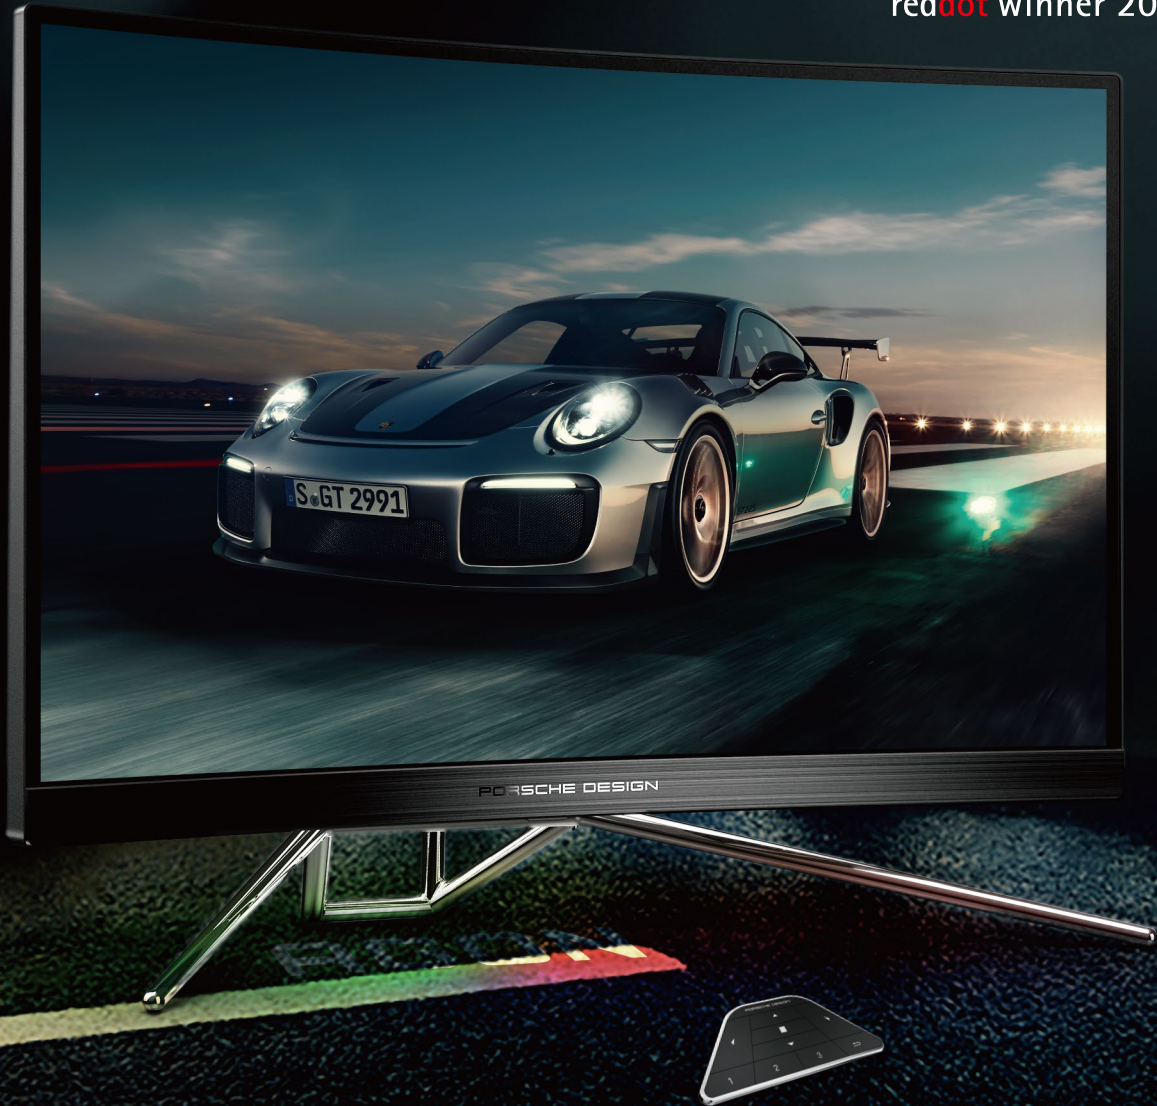

AOC

reddot winner 2020

PORSCHE DESIGN

AGON by AOC

PD27 27" Curved Gaming Monitor

CURVED MONITOR

QUAD HD

240Hz 0.5ms

VESA CERTIFIED DisplayHDR 400

LIGHT FX

SPEAKERS

www.aoc.com

vision at Heart

► Features

Delivering immersion and eye comfort

1000R curved design wraps around you putting you at the center of the action and provides an immersive gaming experience.

Superior high quality viewing

Quad HD (2560 x 1440) resolution allows you to view more an incredible amount of detail, resulting in visuals that are crisp and vivid. Whether editing photos, videos, or watching movies, Quad HD gives you clarity and quality.