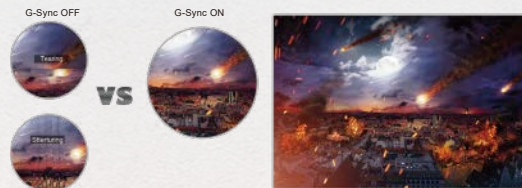

LIGHT FX

HDMI™
HIGH-DEFINITION MULTIMEDIA INTERFACE

*Source: IDC Q42019 Worldwide Quarterly Gaming Tracker (>100Hz, >144Hz)

www.aoc.com

vision at **Heart**

Features

NVIDIA G-Sync

Screen tearing doesn't only harm gaming performance, it also destroys immersion. NVIDIA G-SYNC technology eradicates this disastrous problem by ensuring your monitor's refresh rate is always synced with your processor's. With AOC, you'll always be one step ahead in the innovation race.