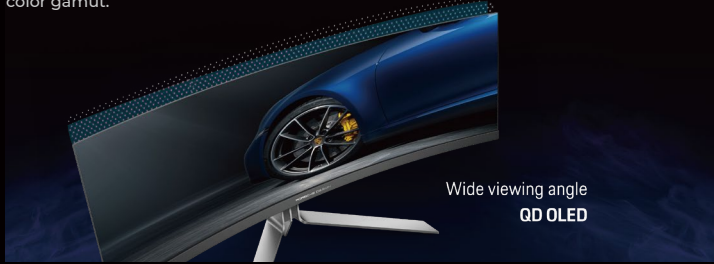

PORSCHE DESIGN

AGON
BY AOC

Precision at its finest.

reddot winner 2023

PROVEN BY

PD49

QD OLED | DUAL-QHD @ 5120 X 1440 PX | **240HZ** | 0.03MS RESPONSE TIME
1800R CURVED | **VESA DISPLAYHDR TRUE BLACK 400** | CLEARMR 13000
HDMI 2.1 X 2 | Displayport 1.4 | **USB-C (90W)** | RJ45

www.aoc.com

FEATURES

QD OLED

The Pinnacle of Display Innovation

QD-OLED harnesses the power of quantum dots to achieve unparalleled color accuracy and brightness. Unlike traditional displays, QD-OLED leverages quantum dots that emit their own light, enabling a wide range of precise colors at an exceptional contrast ratio. With blue light as its source and a QD light-emitting layer that breathes life into colors, QD-OLED achieves remarkable luminance while preserving high color purity and a wide color gamut.

QHD
DUAL QHD

Ultra Clear Sensation with 5K Resolution

With a stunning 5120 x 1440 Dual QHD 5K solution, this monitor brings your favorite colors, video and images to life. Perfect for movies and gaming, the 5K display delivers immaculate clarity for even the most pixel-packed visuals. Images and videos look even more gorgeous with Picture-by-Picture (PBP), which technically splits the screen into two.

DisplayHDR
True Black 400

Optimized for Unparalleled Visual Quality

High Dynamic Range (HDR) displays deliver better contrast and color accuracy, as well as more vibrant colors, compared to Standard Dynamic Range (SDR) displays. The DisplayHDR True Black 400 variant is particularly tailored for OLED displays, representing a major advancement in visual technology. Leveraging the individual pixel dimming capability of OLED monitors, DisplayHDR True Black 400 delivers substantially deeper black levels, expanded dynamic range, and improved rise time, resulting in an incredible visual treat.