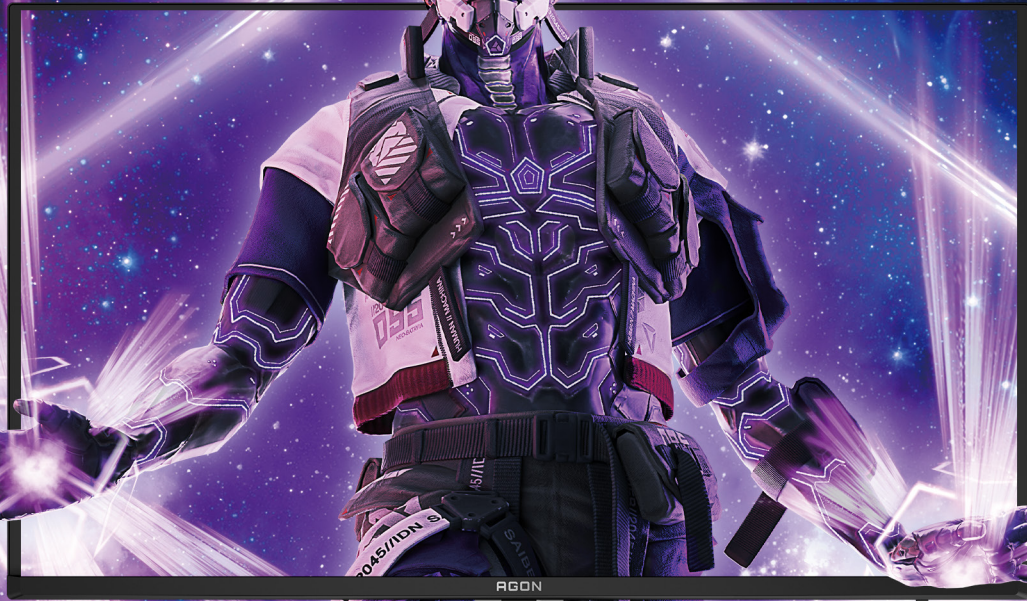

AGON PRO

BECOME THE
ULTIMATE

PROVEN BY
AG326UD

QD-OLED | 3840 X 2160 PX | **165HZ** | 0.03MS RESPONSE TIME | **VESA DISPLAYHDR TRUE BLACK 400**

ADAPTIVE SYNC | **LIGHT FX** | HDMI 2.1 X 2 | **DISPLAYPORT 1.4**

SNIPER SCOPE | **LOW INPUT LAG** | PIP PBP | **DARK BOOST**

www.aoc.com

AOC