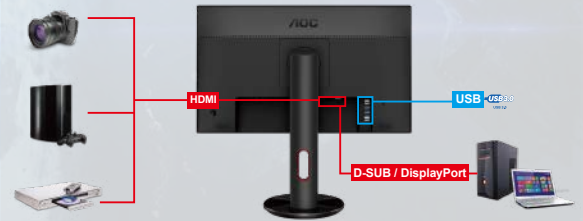

Connectable with other devices

HDMI compatibility unlocks a wider array of connectivity options for users, including gaming consoles, laptops, Blu-Ray players, and more.

DisplayPort is the main PC-to-monitor connection format in the industry, with better refresh rates and the ability to transmit good quality audio in addition to visual data.