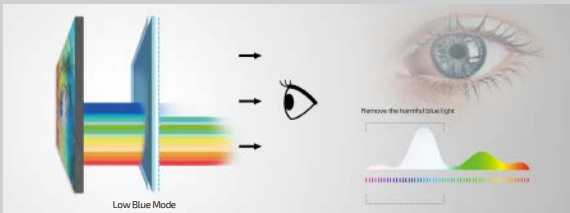

The e-sports professional standard for gaming

With a 144Hz refresh rate and 1ms response time, your display will be equipped to perform at the pro gaming standard. Enjoy an ultra-smooth experience with no visible screen blur to ensure you're always prepped to win.

Experience more immersive and vivid gameplay

With AOC Game Color, you can adjust color saturation and grey levels across 20 levels of detail for a better game experience. Delight in more vivid MMORPG scenes, more intense FPS action, and better MOBA character details.