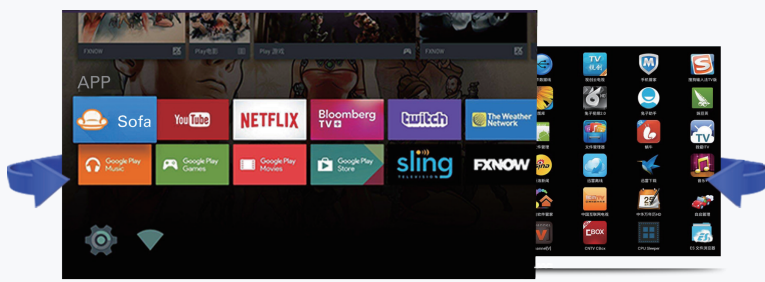

AOC

V Line

Value Signage

AOC Commercial Display

42V7050 / 49V7050 / 55V7050

The AOC V Line is a Full HD premium display delivering top-notch performance 24/7 with high flexibility. Equipped with 500 nits typical brightness, the display easily captures target audiences attention. AOC Cloud CMS ensures all content is easy to create, manage and publish. With a super thin 4-sided bezel design, the screens can simply connect to a variety of display setups via Daisy Chain mechanism.

24 / 7 hours

Built and engineered to display vivid images and clear messaging with 24/7 reliability and stability.

500 nits typical

To ensure the screen's content captures your target audiences attention, it is built with the capability to display at an above average 500 nits of brightness.

Supports AOC Cloud CMS

Make all your content easy to create, manage and publish at a range with AOC Cloud CMS.

4 side even bezel / Tiling Daisy Chain

With a thin and even 4-sided bezel, the screens can be connected using a single connection between each two devices, allowing for a variety of uses and display setups.