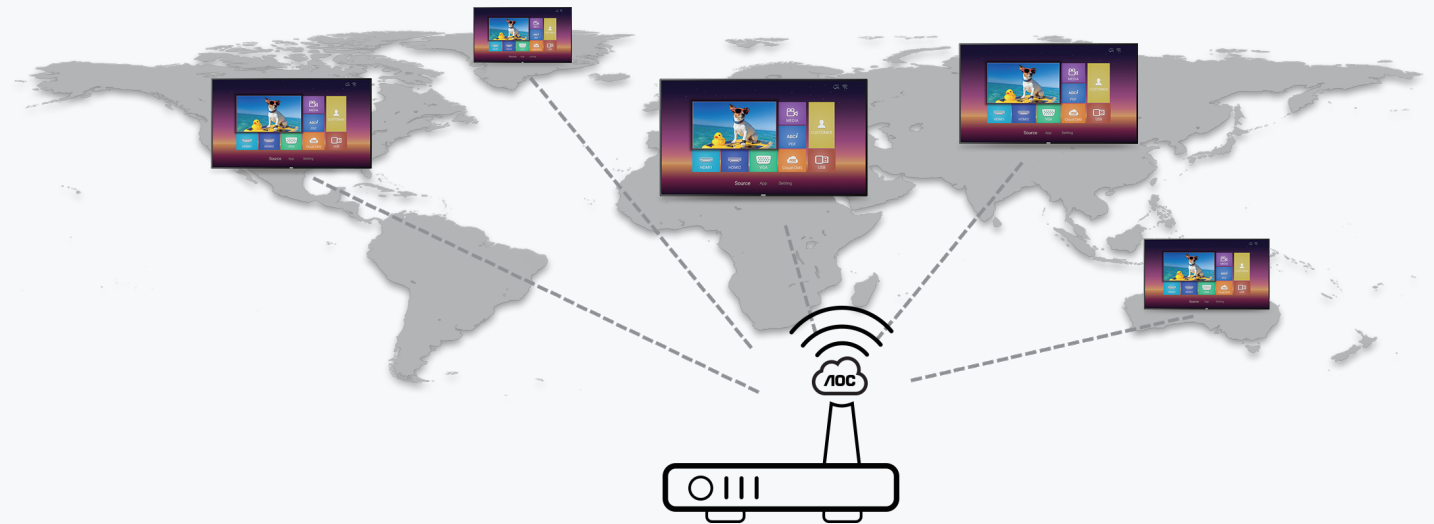

AOC

V Line

Value Signage

AOC Commercial Display

42V7050 / 49V7050 / 55V7050

The AOC V Line is a Full HD premium display delivering top-notch performance 24/7 with high flexibility. Equipped with 500 nits typical brightness, the display easily captures target audiences attention. AOC Cloud CMS ensures all content is easy to create, manage and publish. With a super thin 4-sided bezel design, the screens can simply connect to a variety of display setups via Daisy Chain mechanism.

24 / 7 hours

Built and engineered to display vivid images and clear messaging with 24/7 reliability and stability.

500 nits typical

To ensure the screen's content captures your target audiences attention, it is built with the capability to display at an above average 500 nits of brightness.

Supports AOC Cloud CMS

Make all your content easy to create, manage and publish at a range with AOC Cloud CMS.

4 side even bezel / Tiling Daisy Chain

With a thin and even 4-sided bezel, the screens can be connected using a single connection between each two devices, allowing for a variety of uses and display setups.