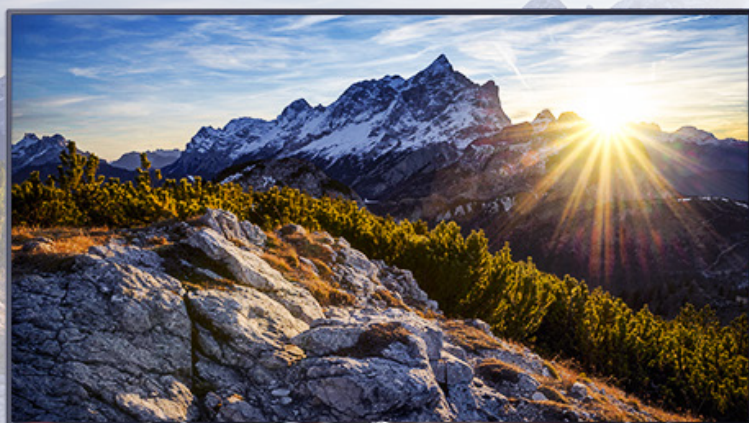

AOC

V Line

Value Signage

AOC Commercial Display

42V7050 / 49V7050 / 55V7050

The AOC V Line is a Full HD premium display delivering top-notch performance 24/7 with high flexibility. Equipped with 500 nits typical brightness, the display easily captures target audiences attention. AOC Cloud CMS ensures all content is easy to create, manage and publish. With a super thin 4-sided bezel design, the screens can simply connect to a variety of display setups via Daisy Chain mechanism.

Features

42" 49" 55" Landscape / Portrait Large Size Displays

Enjoy a high-quality picture at three different sizes – complete with the added flexibility to display content in either Landscape or Portrait orientation.

24 / 7 hours

Built and engineered to display vivid images and clear messaging with 24/7 reliability and stability.

500 nits typical

To ensure the screen's content captures your target audiences attention, it is built with the capability to display at an above average 500 nits of brightness.

Supports AOC Cloud CMS

Make all your content easy to create, manage and publish at a range with AOC Cloud CMS.

4 side even bezel / Tiling Daisy Chain

With a thin and even 4-sided bezel, the screens can be connected using a single connection between each two devices, allowing for a variety of uses and display setups.