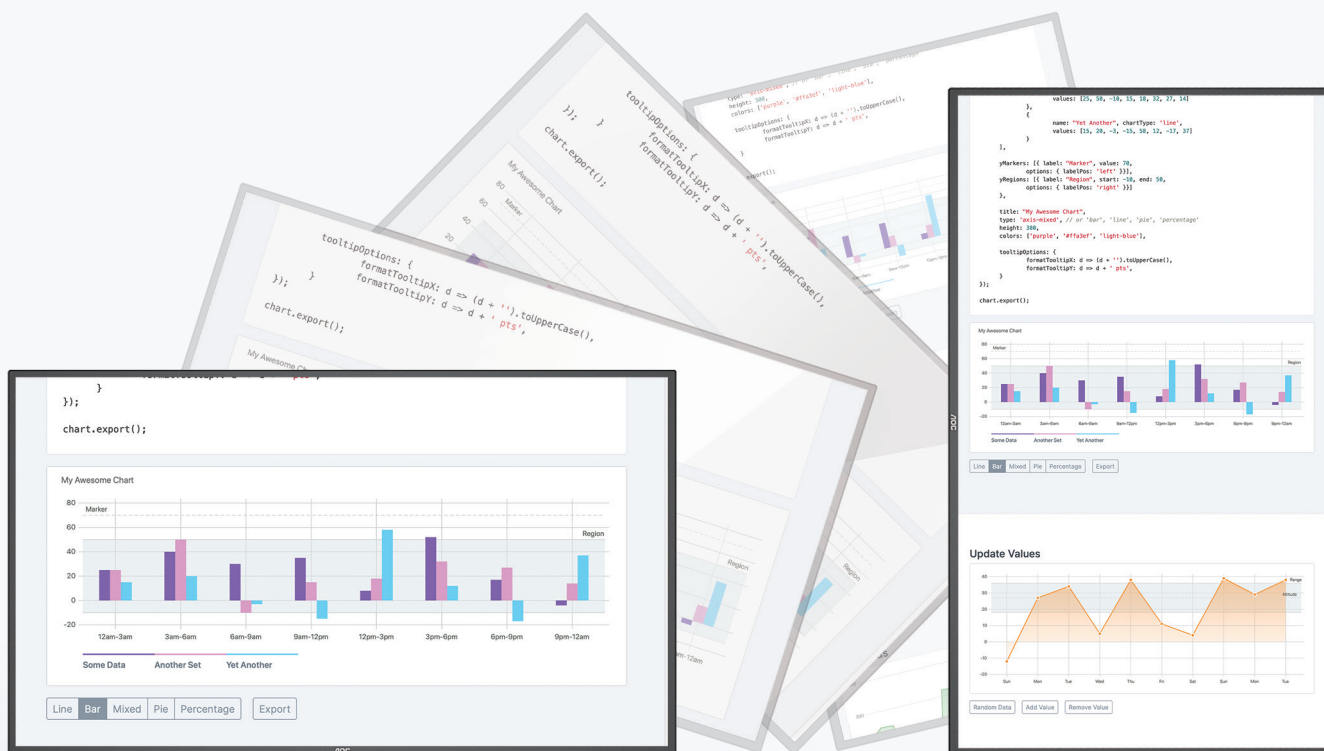

AOC

V Line

Value Signage

AOC Commercial Display

42V7050 / 49V7050 / 55V7050

The AOC V Line is a Full HD premium display delivering top-notch performance 24/7 with high flexibility. Equipped with 500 nits typical brightness, the display easily captures target audiences attention. AOC Cloud CMS ensures all content is easy to create, manage and publish. With a super thin 4-sided bezel design, the screens can simply connect to a variety of display setups via Daisy Chain mechanism.

Features

42" 49" 55" Landscape / Portrait Large Size Displays

Enjoy a high-quality picture at three different sizes – complete with the added flexibility to display content in either Landscape or Portrait orientation.

24 / 7 hours

Built and engineered to display vivid images and clear messaging with 24/7 reliability and stability.

500 nits typical

To ensure the screen's content captures your target audiences attention, it is built with the capability to display at an above average 500 nits of brightness.

Supports AOC Cloud CMS

Make all your content easy to create, manage and publish at a range with AOC Cloud CMS.

4 side even bezel / Tiling Daisy Chain

With a thin and even 4-sided bezel, the screens can be connected using a single connection between each two devices, allowing for a variety of uses and display setups.