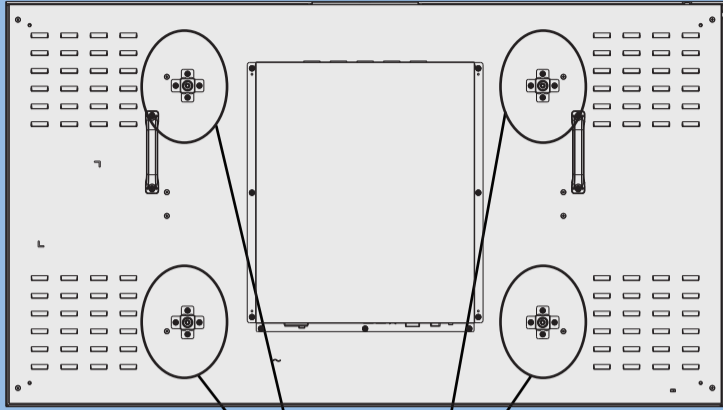

HDMI

DVI

D-SUB

USB

RS232 IN

RS232 IR OUT

HDMI

DVI

D-SUB

IR IN

4

AOC

46D9115
55D9115

Quick Start

Specifications are subject to change without notice.
2019-8

Q41G78S261560B