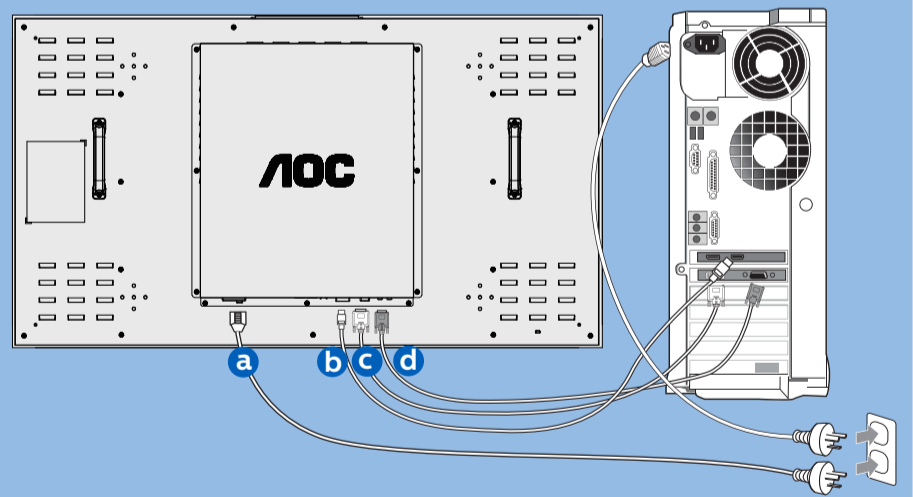

Wall mount brackets (4pcs)

Screws (16pcs)

* Differences according to regions.

Display design and accessories may differ from those illustrated above.

1

2

3

AC IN

HDMI

DVI

D-SUB

USB

RS232 IN

RS232 IR OUT

HDMI

DVI