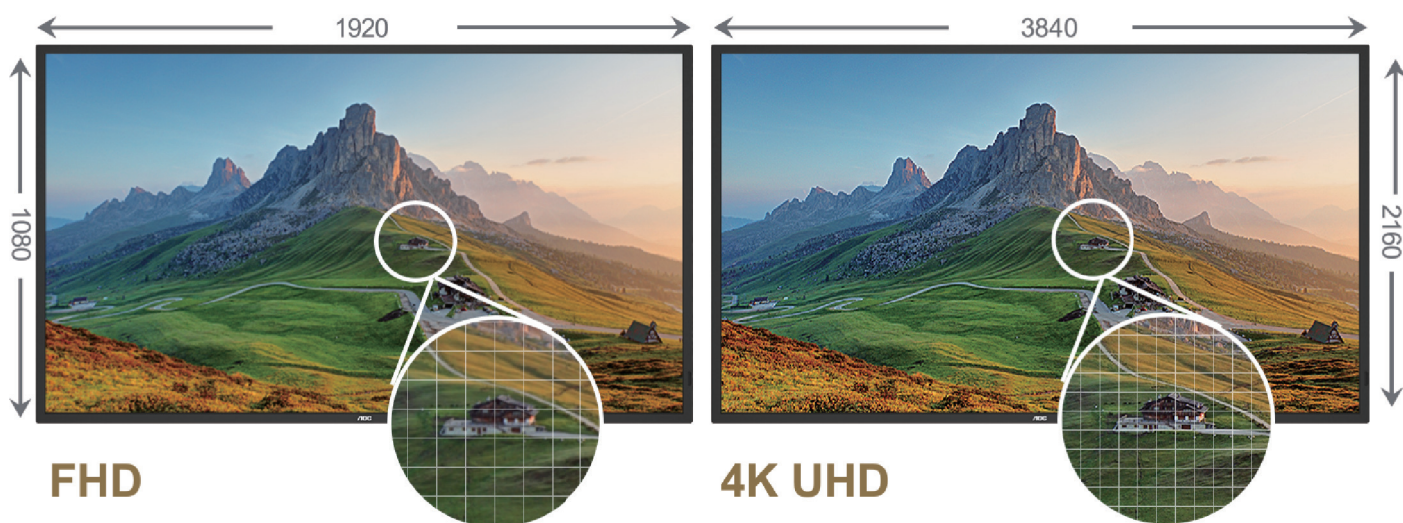

Wider viewing angles panels and better color accuracy are among the headline benefits of AOC's SPX series. Complemented by vivid and natural color transitions at an 8 ms response time. With narrow bezels on all 4 sides, an immersive viewing experience is available in either landscape or portrait mode. It supports reliable and stable continuous operation, with content delivery via convenient smart USB player, Plug and Play. The SPX Line's array of convenient connectivity options include HDMI 2.0 and USB 2.0.

Features

4K UHD image quality: show details accurately

4K UHD high-definition (3840 x 2160) picture quality, can make any graphical input source look vivid and delicate, with low-noise images, accurately showing every detail and creating realistic display effects that satisfy the requirements of harsh application scenarios, such as retail-store displays and public signage.

Portrait and landscape screen orientation: providing a high level experience

Meticulously crafted to support two different forms of display orientation: portrait and landscape embedded installation is also available to meet the needs of different venues, improving the look and feel of environments such as shopping malls and specialty stores, offering a convenient display of various types of information.

4-sided narrow bezel design

With narrow bezels on all 4 sides, the signage delivers an immersive and seamless viewing experience.

Smart split-screen: show a multi-faceted vivid picture

In the AOC CMS content distribution system, each area can be fine-tuned to split the screen. Multiple split screen formats can be set-up as needed, and pictures, videos and music can be played at the same time. Applied to a catering store, food can be presented on multiple screens, allowing customers to see vivid and attractive pictures of the food, improving their impression of what is on offer.