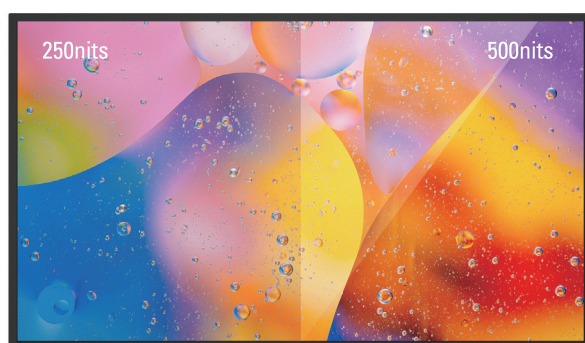

500 nits high brightness

To ensure the screen's content captures your target audiences attention, it is built with the capability to display at an average 500 nits of brightness.