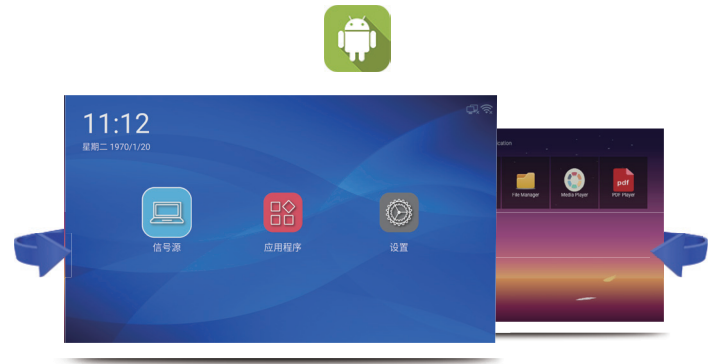

Portrait and landscape screen orientation: providing a high level experience

Meticulously crafted to support two different forms of display orientation: portrait and landscape embedded installation is also available to meet the needs of different venues, improving the look and feel of environments such as shopping malls and specialty stores, offering a convenient display of various types of information.

Bundled with the Android 12.0 operating system, it can be equipped with the AOC CMS content distribution system, allowing high-definition video, pictures and other content to be easily distributed through the cloud-based network in a one-to-many broadcast. At the same time, it can remotely monitor the status of the terminal displays in real time, using the synchronization function to display the required information at the same time at regular intervals, in combination with automatic switching, to meet the needs of rail transit, supermarkets and other areas.

4-sided narrow even bezel design

With narrow bezels on all 4 sides, the signage delivers an immersive and seamless viewing experience.

AOC CMS Content Management

In the AOC CMS content distribution system, each area can be fine-tuned to split the screen. Multiple split screen formats can be set-up as needed, and pictures, videos and music can be played at the same time. Applied to a catering store, food can be presented on multiple screens, allowing customers to see vivid and attractive pictures of the food, improving their impression of what is on offer.