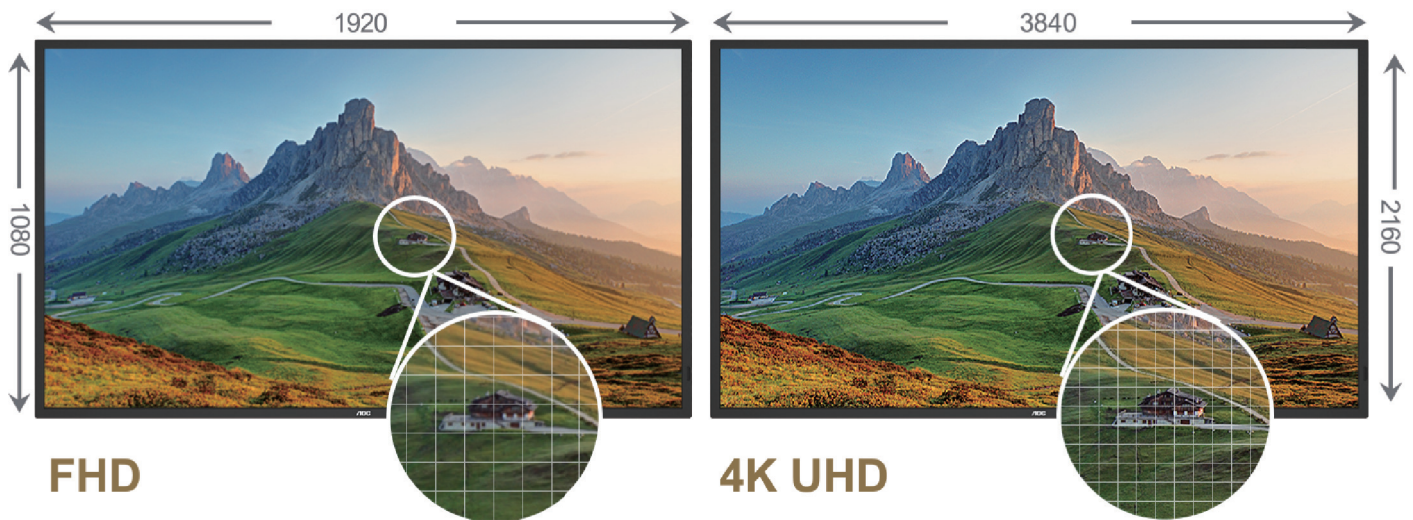

7*24 HOURS

AOC Commercial Display

Wider viewing angles panels and better color accuracy are among the headline benefits of AOC's SPX series. SPX432 offers Ultra HD (3840 x 2160) resolution at a typical brightness of 500 cd/m², complemented by vivid and natural color transitions at an 8 ms response time. With narrow bezels on all 4 sides, an immersive viewing experience is available in either landscape or portrait mode. It supports reliable and stable continuous operation, with content delivery via convenient smart USB player, Plug and Play. The SPX Line's array of convenient connectivity options include HDMI 2.0 and USB 2.0.

Features

4K UHD image quality: show details accurately

4K high-definition picture quality, with up to 500cd/m² screen brightness, can make any graphical input source look vivid and delicate, with low-noise images, accurately showing every detail and creating realistic display effects that satisfy the requirements of harsh application scenarios, such as retail-store displays and public signage.

4-sided narrow even bezel design

With narrow bezels on all 4 sides, the signage delivers an immersive and seamless viewing experience.

AOC CMS Content Management

In the AOC CMS content distribution system, each area can be fine-tuned to split the screen. Multiple split screen formats can be set-up as needed, and pictures, videos and music can be played at the same time. Applied to a catering store, food can be presented on multiple screens, allowing customers to see vivid and attractive pictures of the food, improving their impression of what is on offer.