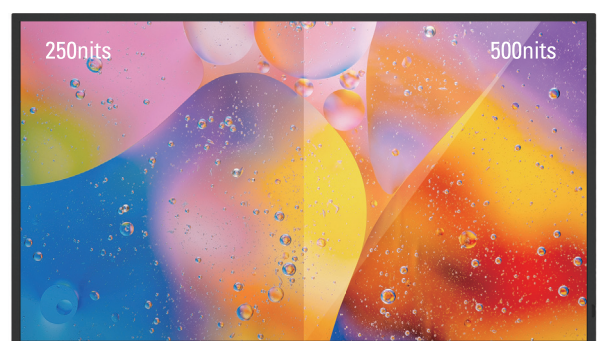

500 nits high brightness

To ensure the screen's content captures your target audiences attention, it is built with the capability to display at an average 500 nits of brightness.