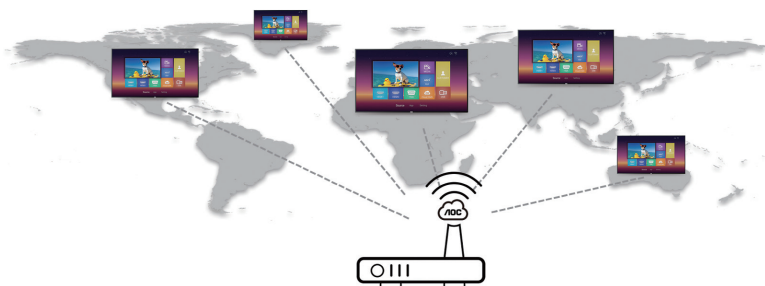

Bundled with the Android 12.0 operating system, it can be equipped with the AOC CMS content distribution system, allowing high-definition video, pictures and other content to be easily distributed through the cloud-based network in a one-to-many broadcast. At the same time, it can remotely monitor the status of the terminal displays in real time, using the synchronization function to display the required information at the same time at regular intervals, in combination with automatic switching, to meet the needs of rail transit, supermarkets and other areas.

4-sided narrow even bezel design

With narrow bezels on all 4 sides, the signage delivers an immersive and seamless viewing experience.

AOC CMS Content Management

In the AOC CMS content distribution system, each area can be fine-tuned to split the screen. Multiple split screen formats can be set-up as needed, and pictures, videos and music can be played at the same time. Applied to a catering store, food can be presented on multiple screens, allowing customers to see vivid and attractive pictures of the food, improving their impression of what is on offer.