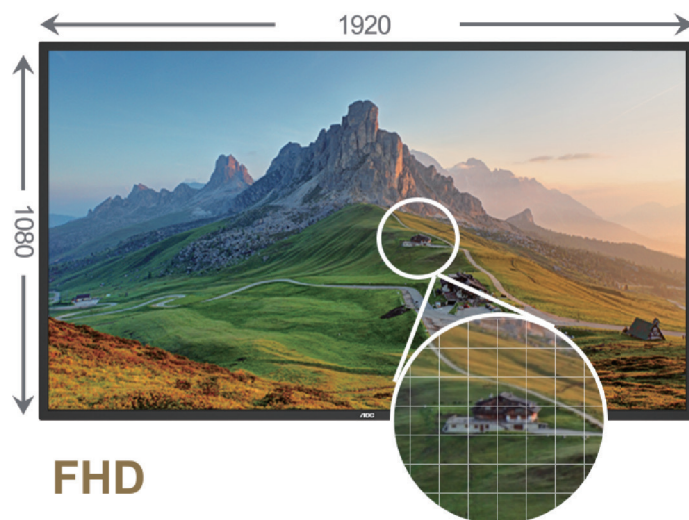

FULL HD

FLEXIBLE
ORIENTATION

ANDROID 9.0

AOC CMS

7*18 HOURS

AOC Commercial Display

Wider viewing angles panels and better color accuracy are among the headline benefits of AOC's SPX series. Complemented by vivid and natural color transitions at an 8 ms response time. With narrow bezels on all 4 sides, an immersive viewing experience is available in either landscape or portrait mode. It supports reliable and stable continuous operation, with content delivery via convenient smart USB player, Plug and Play. The SPX Line's array of convenient connectivity options include HDMI 2.0 and USB 2.0.

Features

FHD image quality: show details accurately

FHD high-definition (1920 x 1080) picture quality, can make any graphical input source look vivid and delicate, with low-noise images, accurately showing every detail and creating realistic display effects that satisfy the requirements of harsh application scenarios, such as retail-store displays and public signage.

Portrait and landscape screen orientation: providing a high level experience

Meticulously crafted to support two different forms of display orientation: portrait and landscape embedded installation is also available to meet the needs of different venues, improving the look and feel of environments such as shopping malls and specialty stores, offering a convenient display of various types of information.

4-sided narrow bezel design

With narrow bezels on all 4 sides, the signage delivers an immersive and seamless viewing experience.

Smart split-screen: show a multi-faceted vivid picture

In the AOC CMS content distribution system, each area can be fine-tuned to split the screen. Multiple split screen formats can be set-up as needed, and pictures, videos and music can be played at the same time. Applied to a catering store, food can be presented on multiple screens, allowing customers to see vivid and attractive pictures of the food, improving their impression of what is on offer.