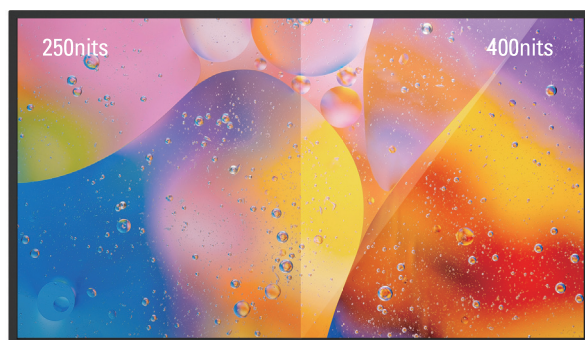

400 nits high brightness

To ensure the screen's content captures your target audiences attention, it is built with the capability to display at an average 400 nits of brightness.