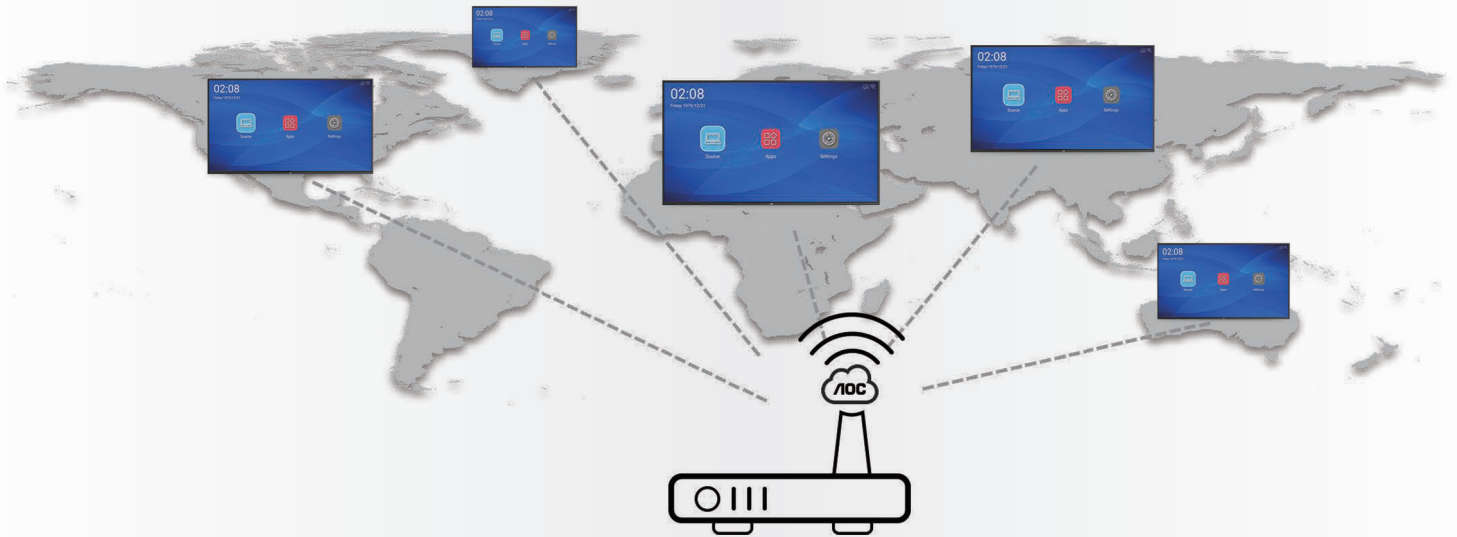

### Equipped with an information distribution system: meeting the requirements of display

Bundled with the Android 9.0 operating system, it can be equipped with the AOC CMS content distribution system, allowing high-definition video pictures and other content to be easily distributed through the cloud-based network in a one-to-many broadcast. At the same time, it can remotely monitor the status of the terminal displays in real time, using the synchronization function to display the required information at the same time at regular intervals, in combination with automatic switching, to meet the needs of rail transit, supermarkets and other areas.