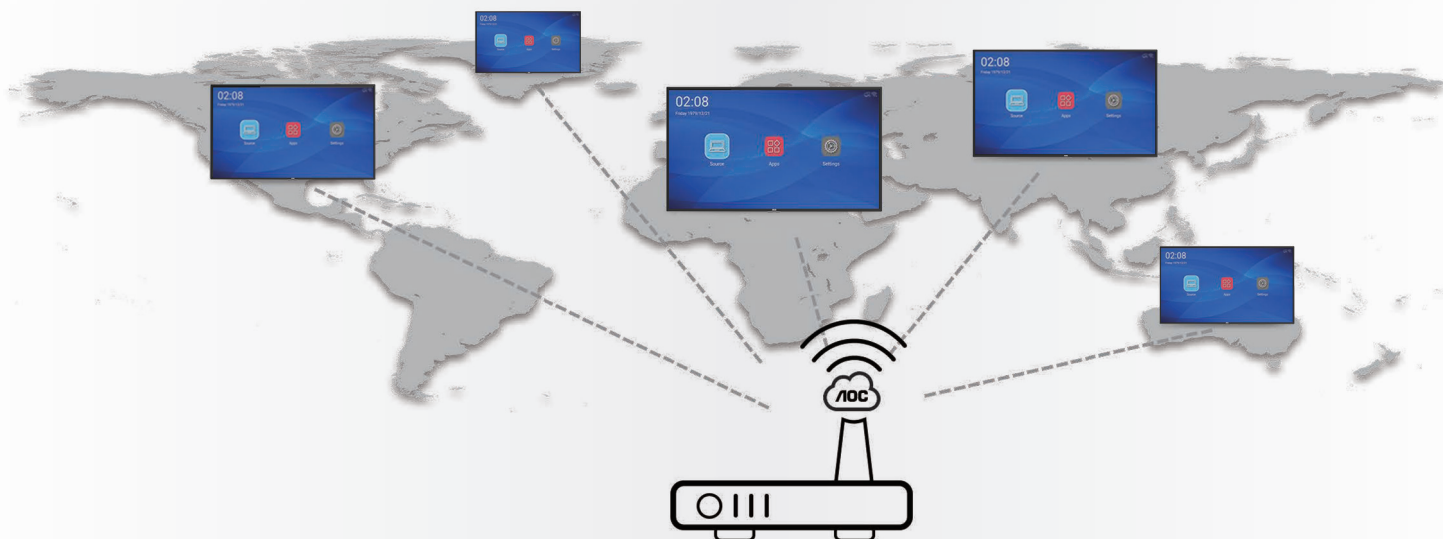

SPF Series

Standard Signage

FULL HD

FLEXIBLE ORIENTATION

ANDROID 9.0

AOC CMS

AOC

AOC Commercial Display

SPF432A/88

Features

Equipped with an information distribution system: meeting the requirements of display

Bundled with the Android 9.0 operating system, it can be equipped with the AOC CMS content distribution system, allowing high-definition video pictures and other content to be easily distributed through the cloud-based network in a one-to-many broadcast. At the same time, it can remotely monitor the status of the terminal displays in real time, using the synchronization function to display the required information at the same time at regular intervals, in combination with automatic switching, to meet the needs of rail transit, supermarkets and other areas.

SmartPlayer allows USB content plug and play

Turn your USB into an efficient digital signage device. Simply load your content on your USB and plug into the display—no external player necessary.

PLUG IN AND PLAY

FHD image quality: show details accurately

FHD high-definition (1920 x 1080) picture quality, can make any graphical input source look vivid and delicate, with low-noise images, accurately showing every detail and creating realistic display effects that satisfy the requirements of harsh application scenarios, such as retail-store displays and public signage.